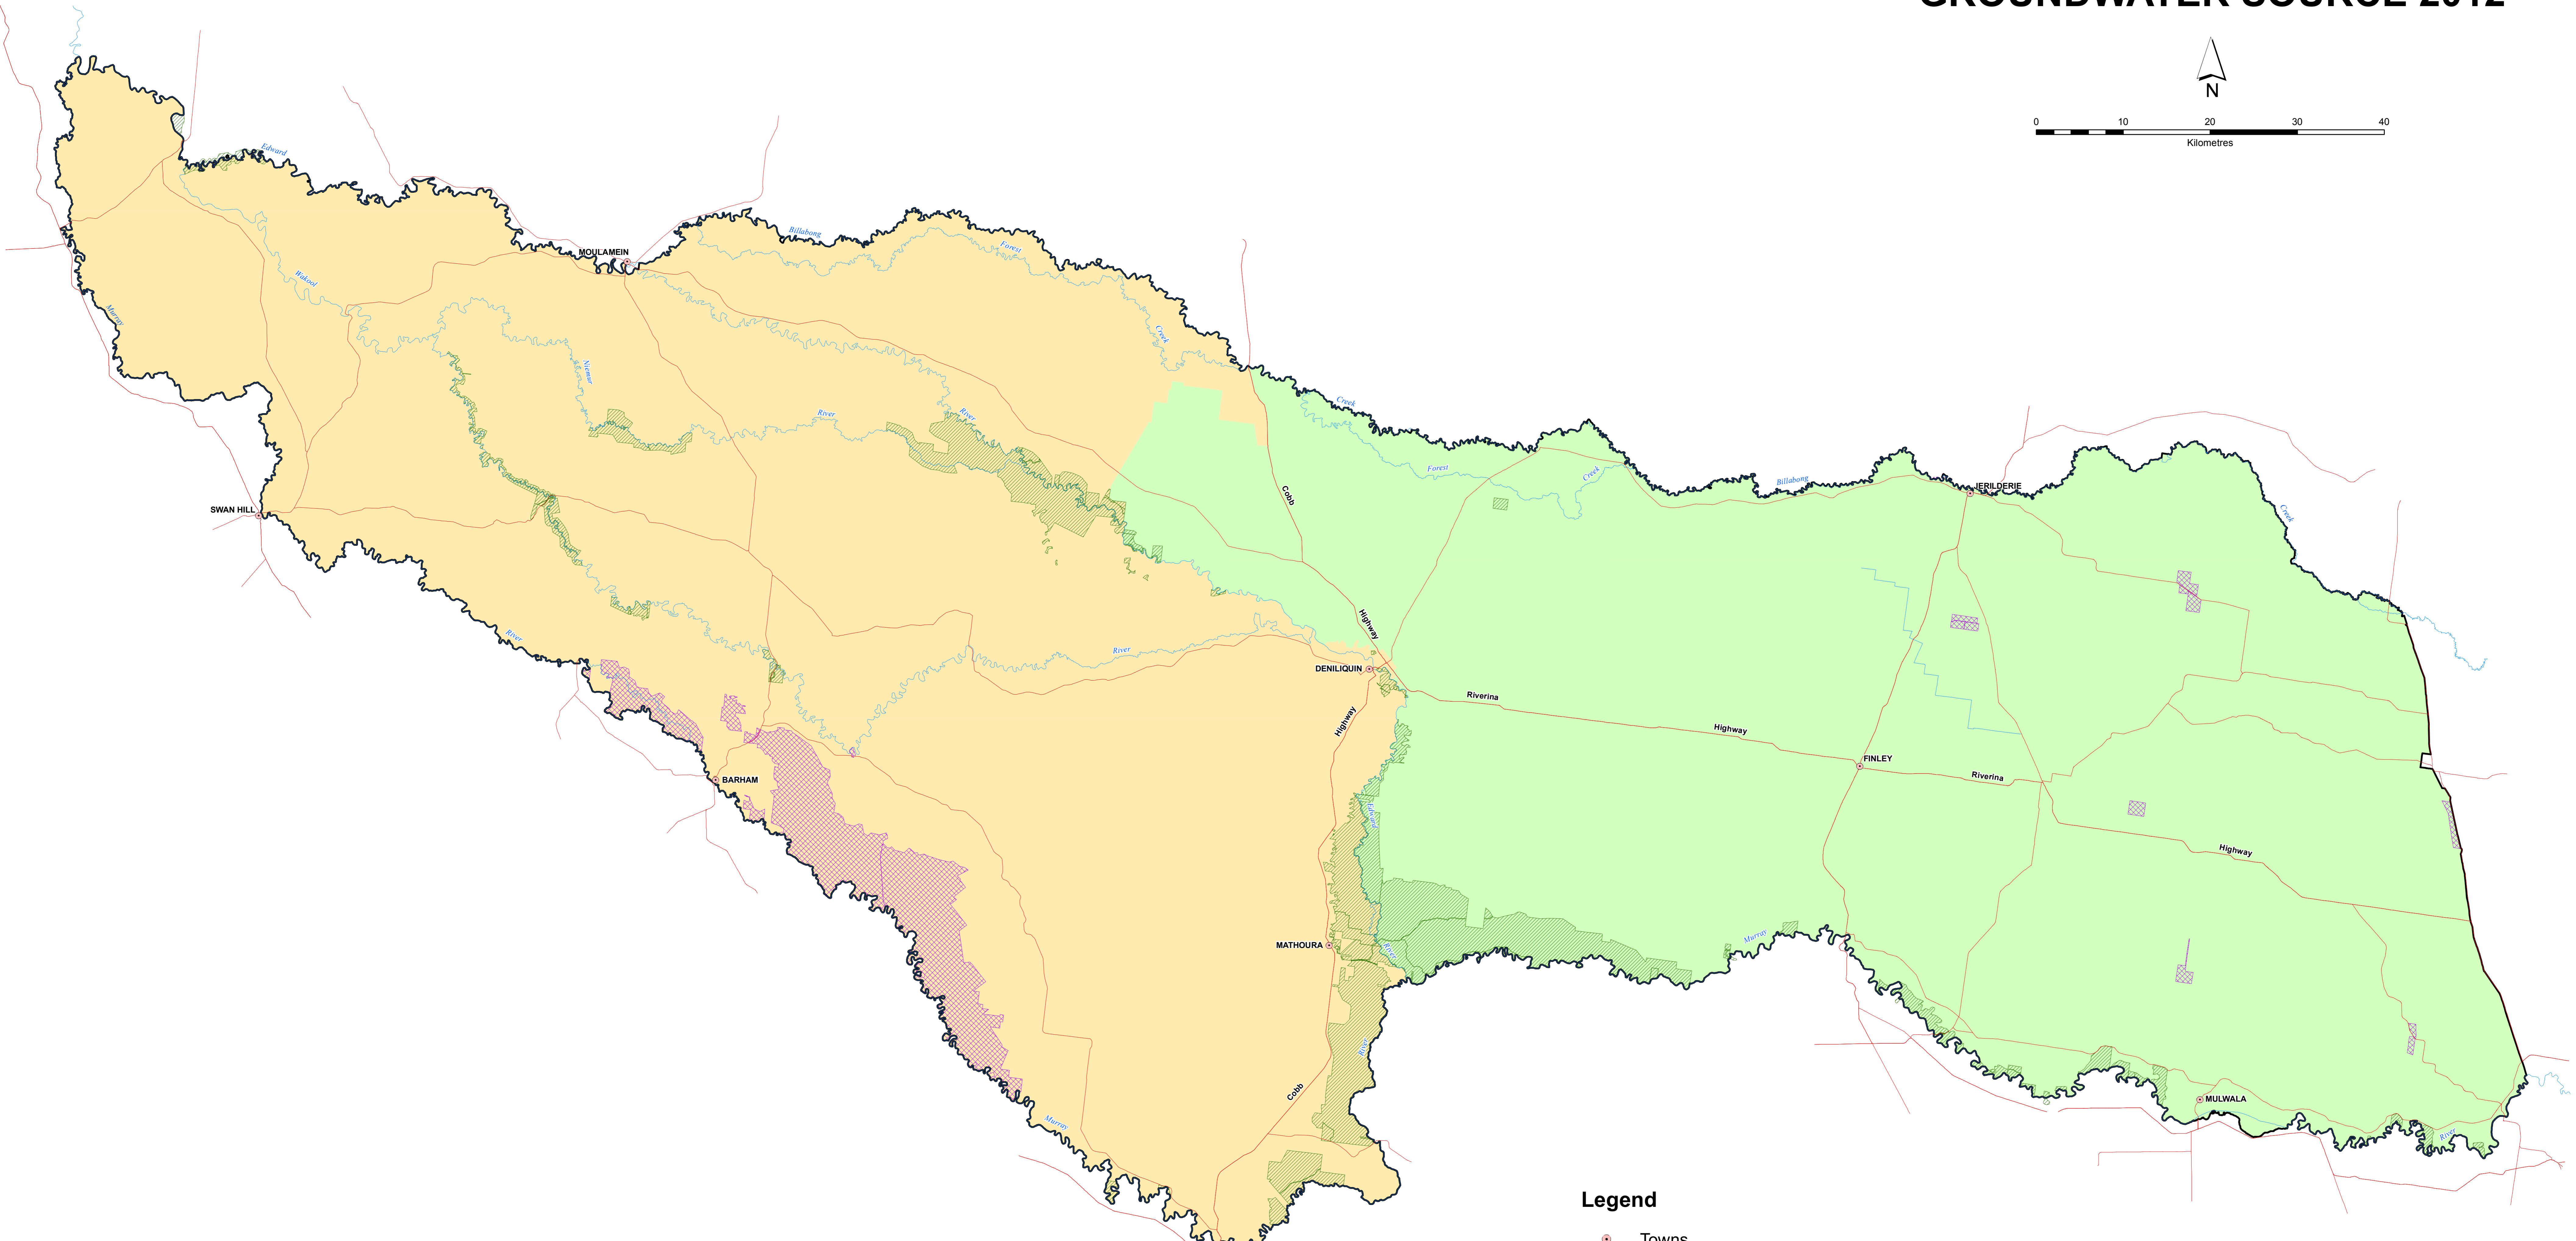

WATER SHARING PLAN FOR THE LOWER MURRAY SHALLOW GROUNDWATER SOURCE 2012

- Legend**
- Towns
 - Main Roads
 - Rivers & Creeks
 - Groundwater Source
- Conservation Areas**
- State Forests
 - National Park Estate
- Management Zones**
- Lower Murray Shallow (Eastern)
 - Lower Murray Shallow (Western)