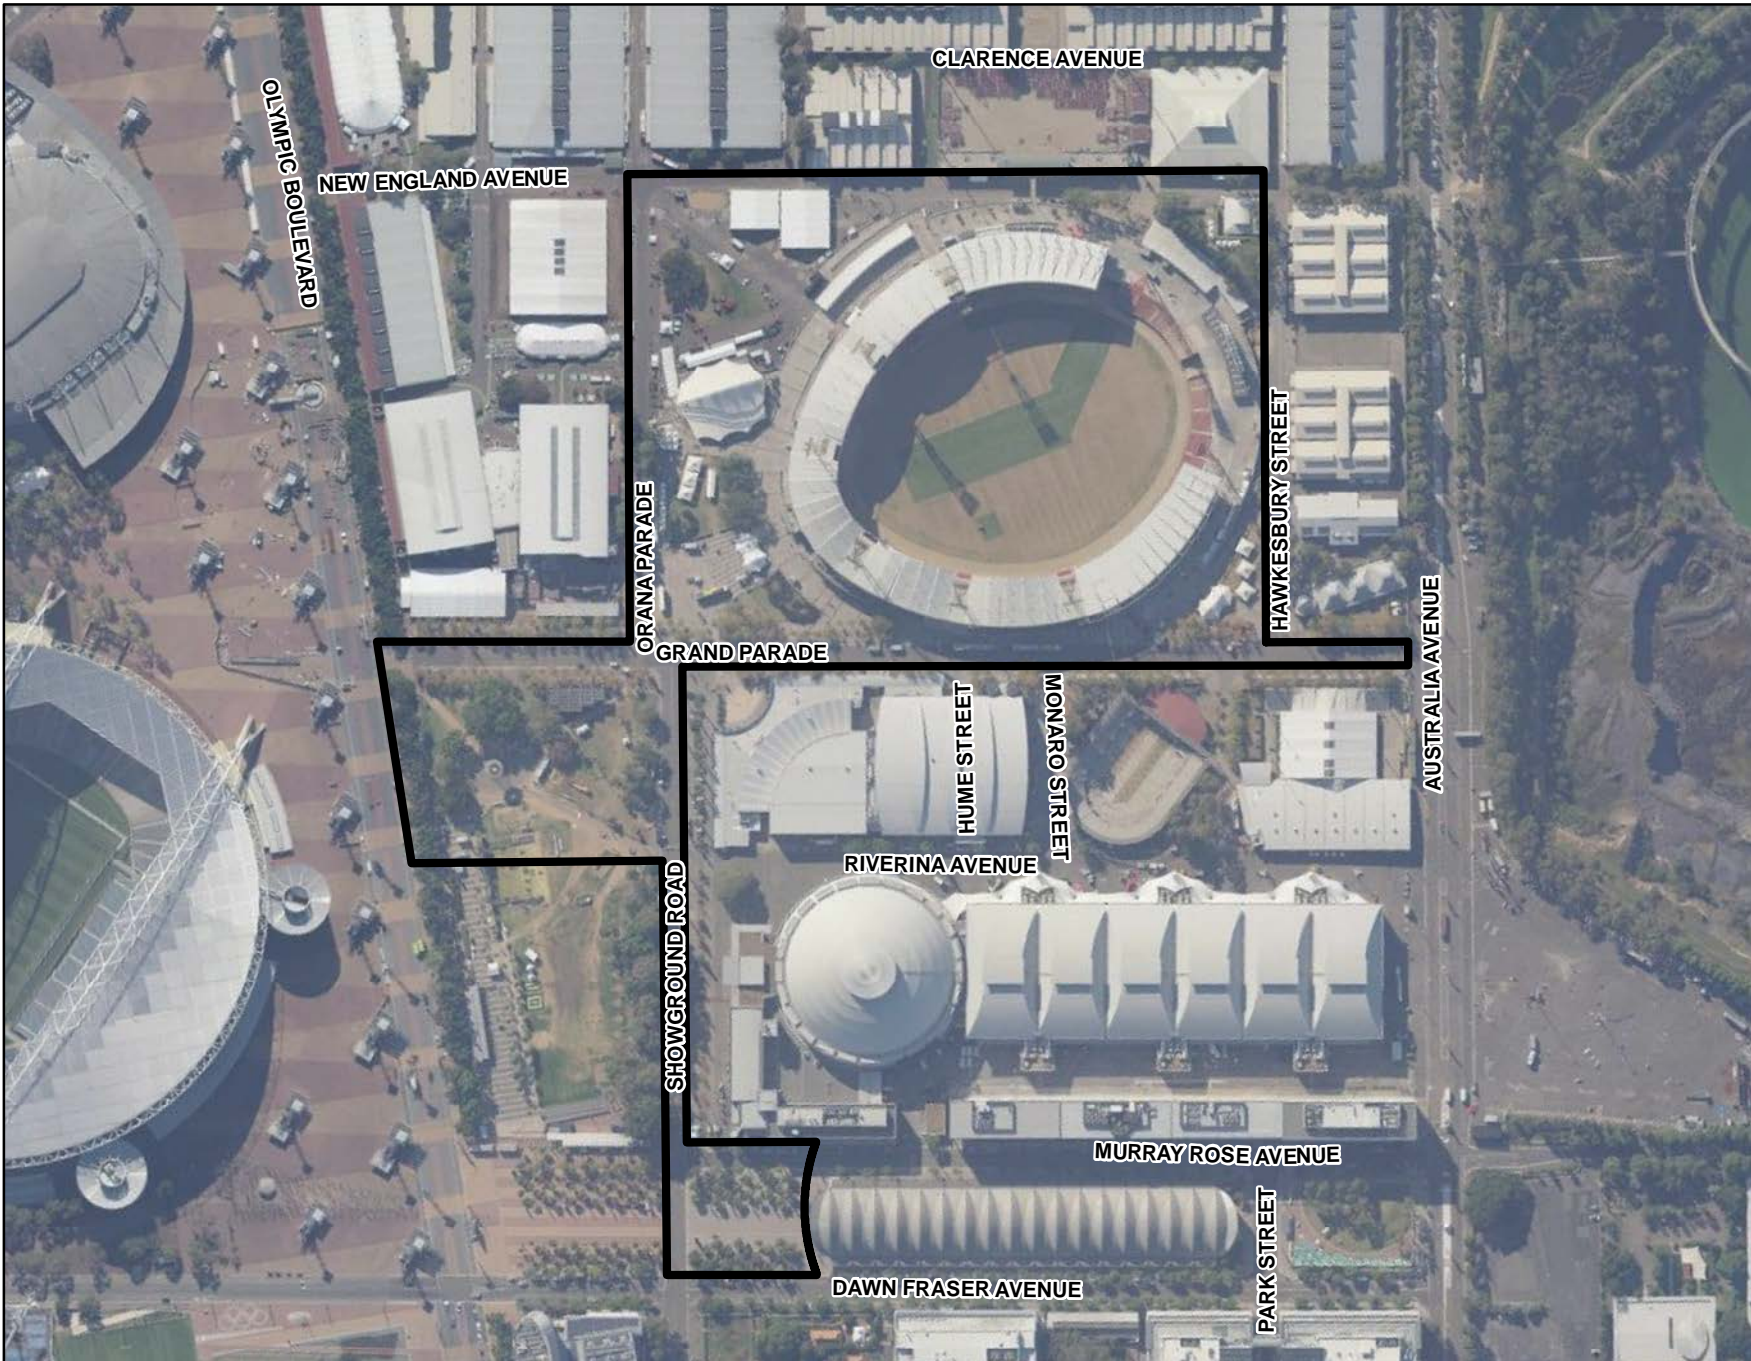

Sydney Showground Stadium Area

Source: NSW Department of Finance and Services

1:4,000 at A4 | Map Date: 19-11-2019

Major Events Amendment (ICC Women's T20 World Cup) Regulation 2019

Sydney Showground Stadium Area Map