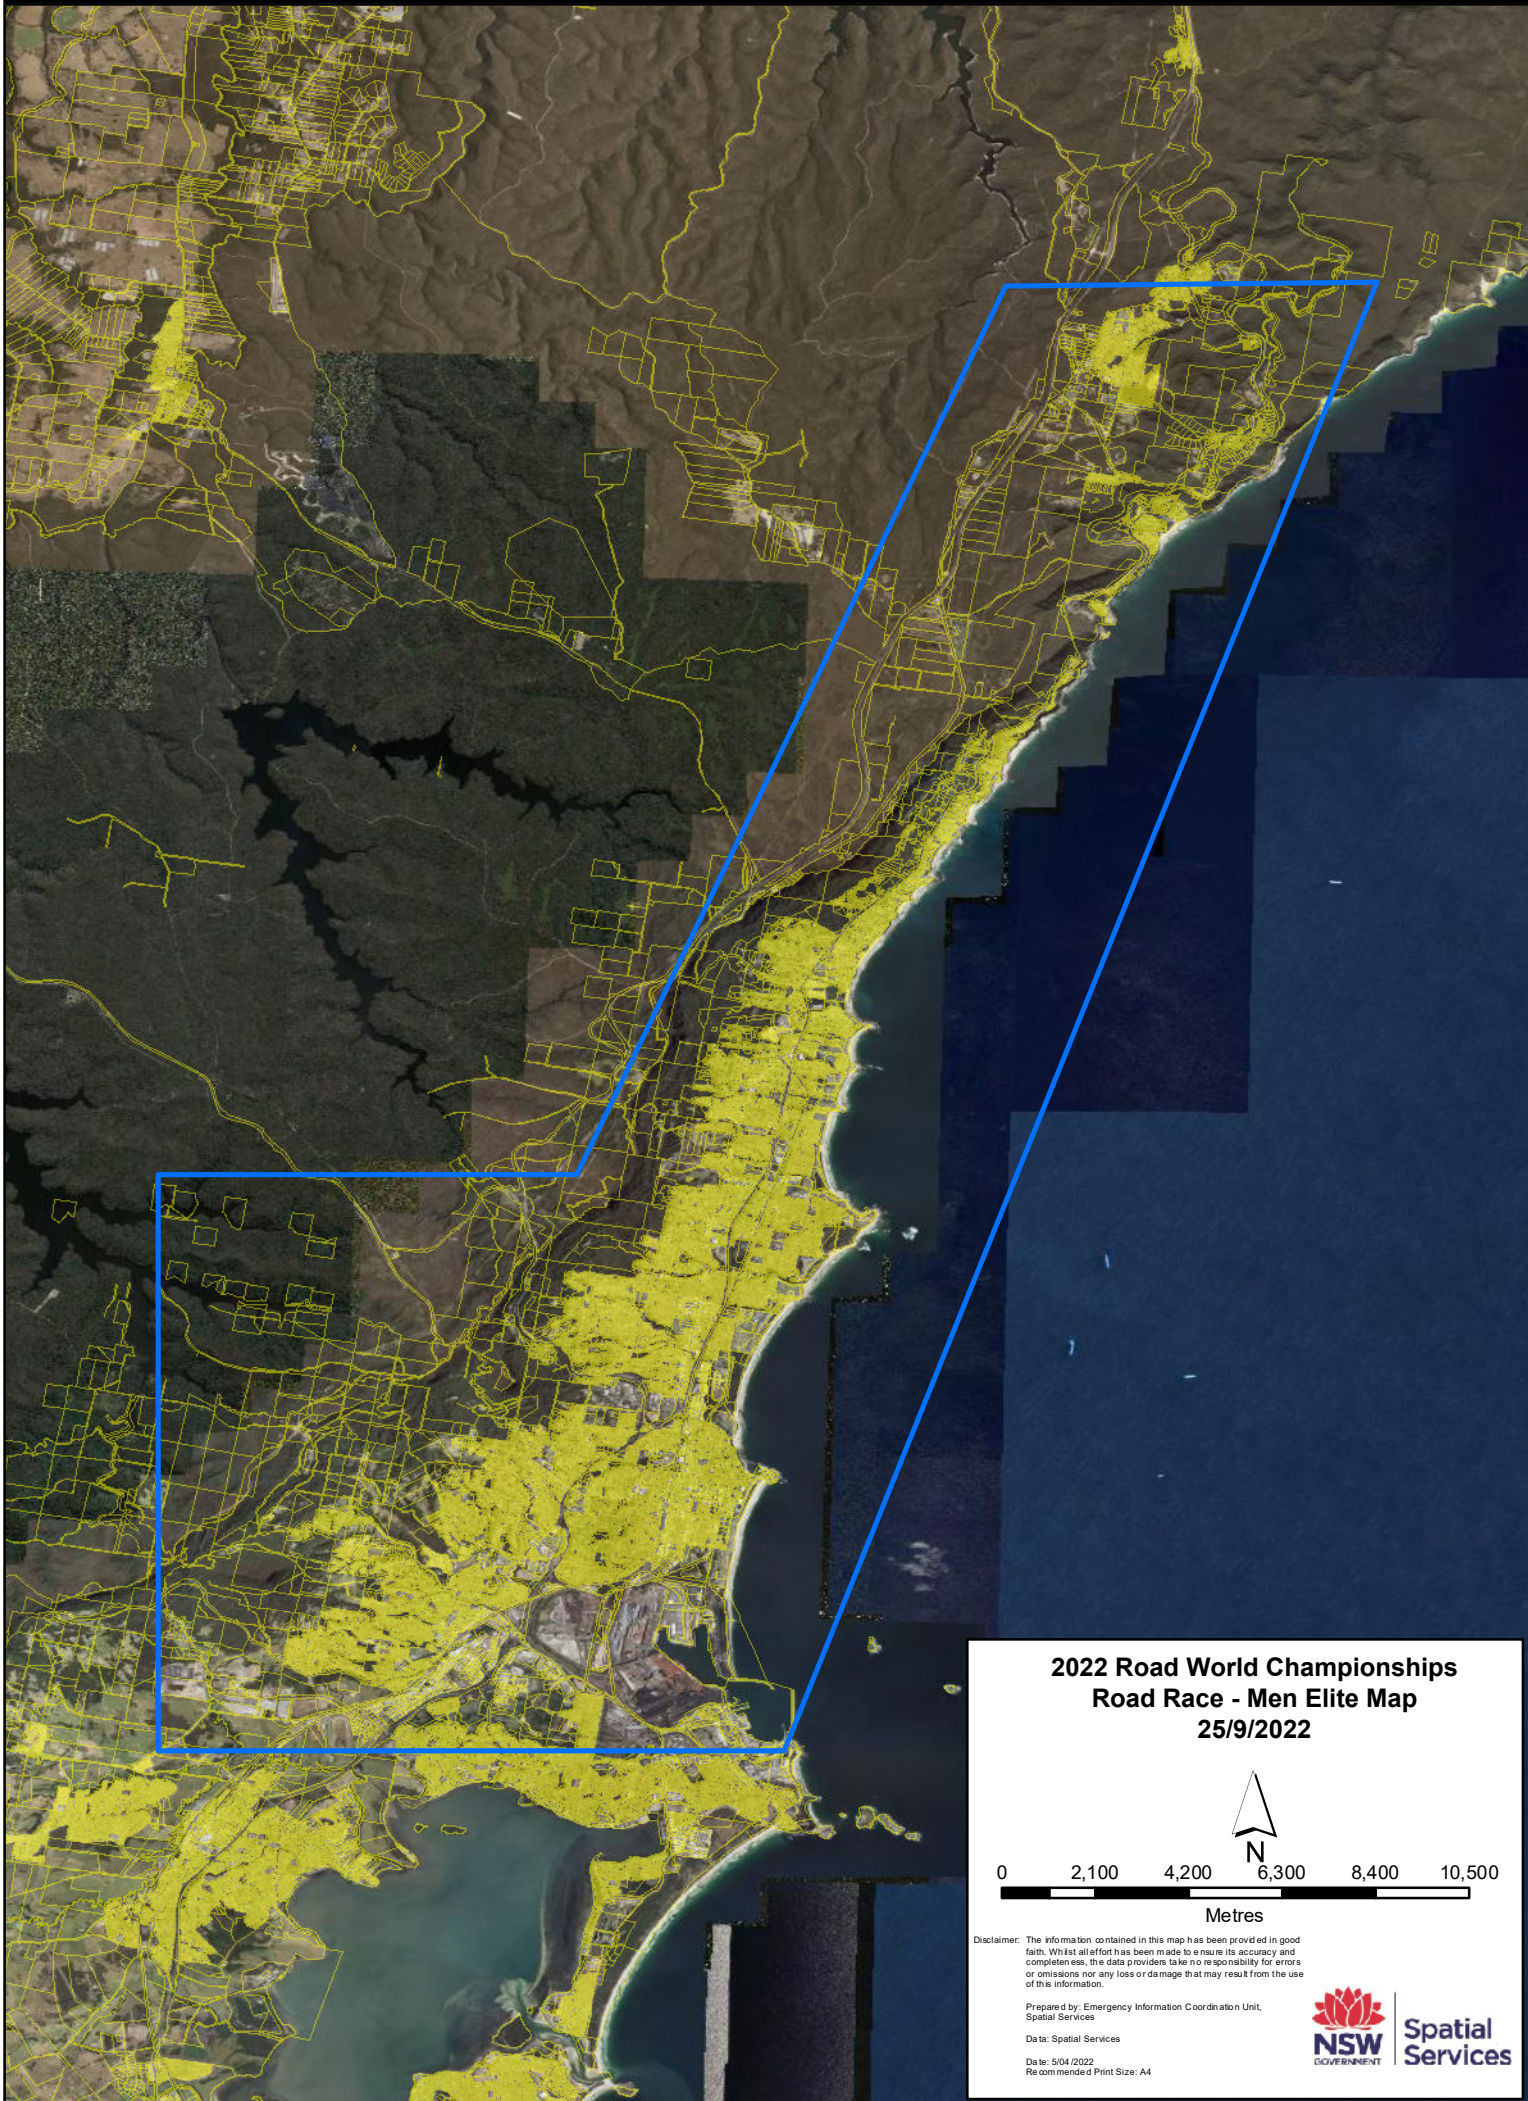

2022 Road World Championships Road Race - Men Elite Map

2022 Road World Championships Road Race - Men Elite Map 25/9/2022