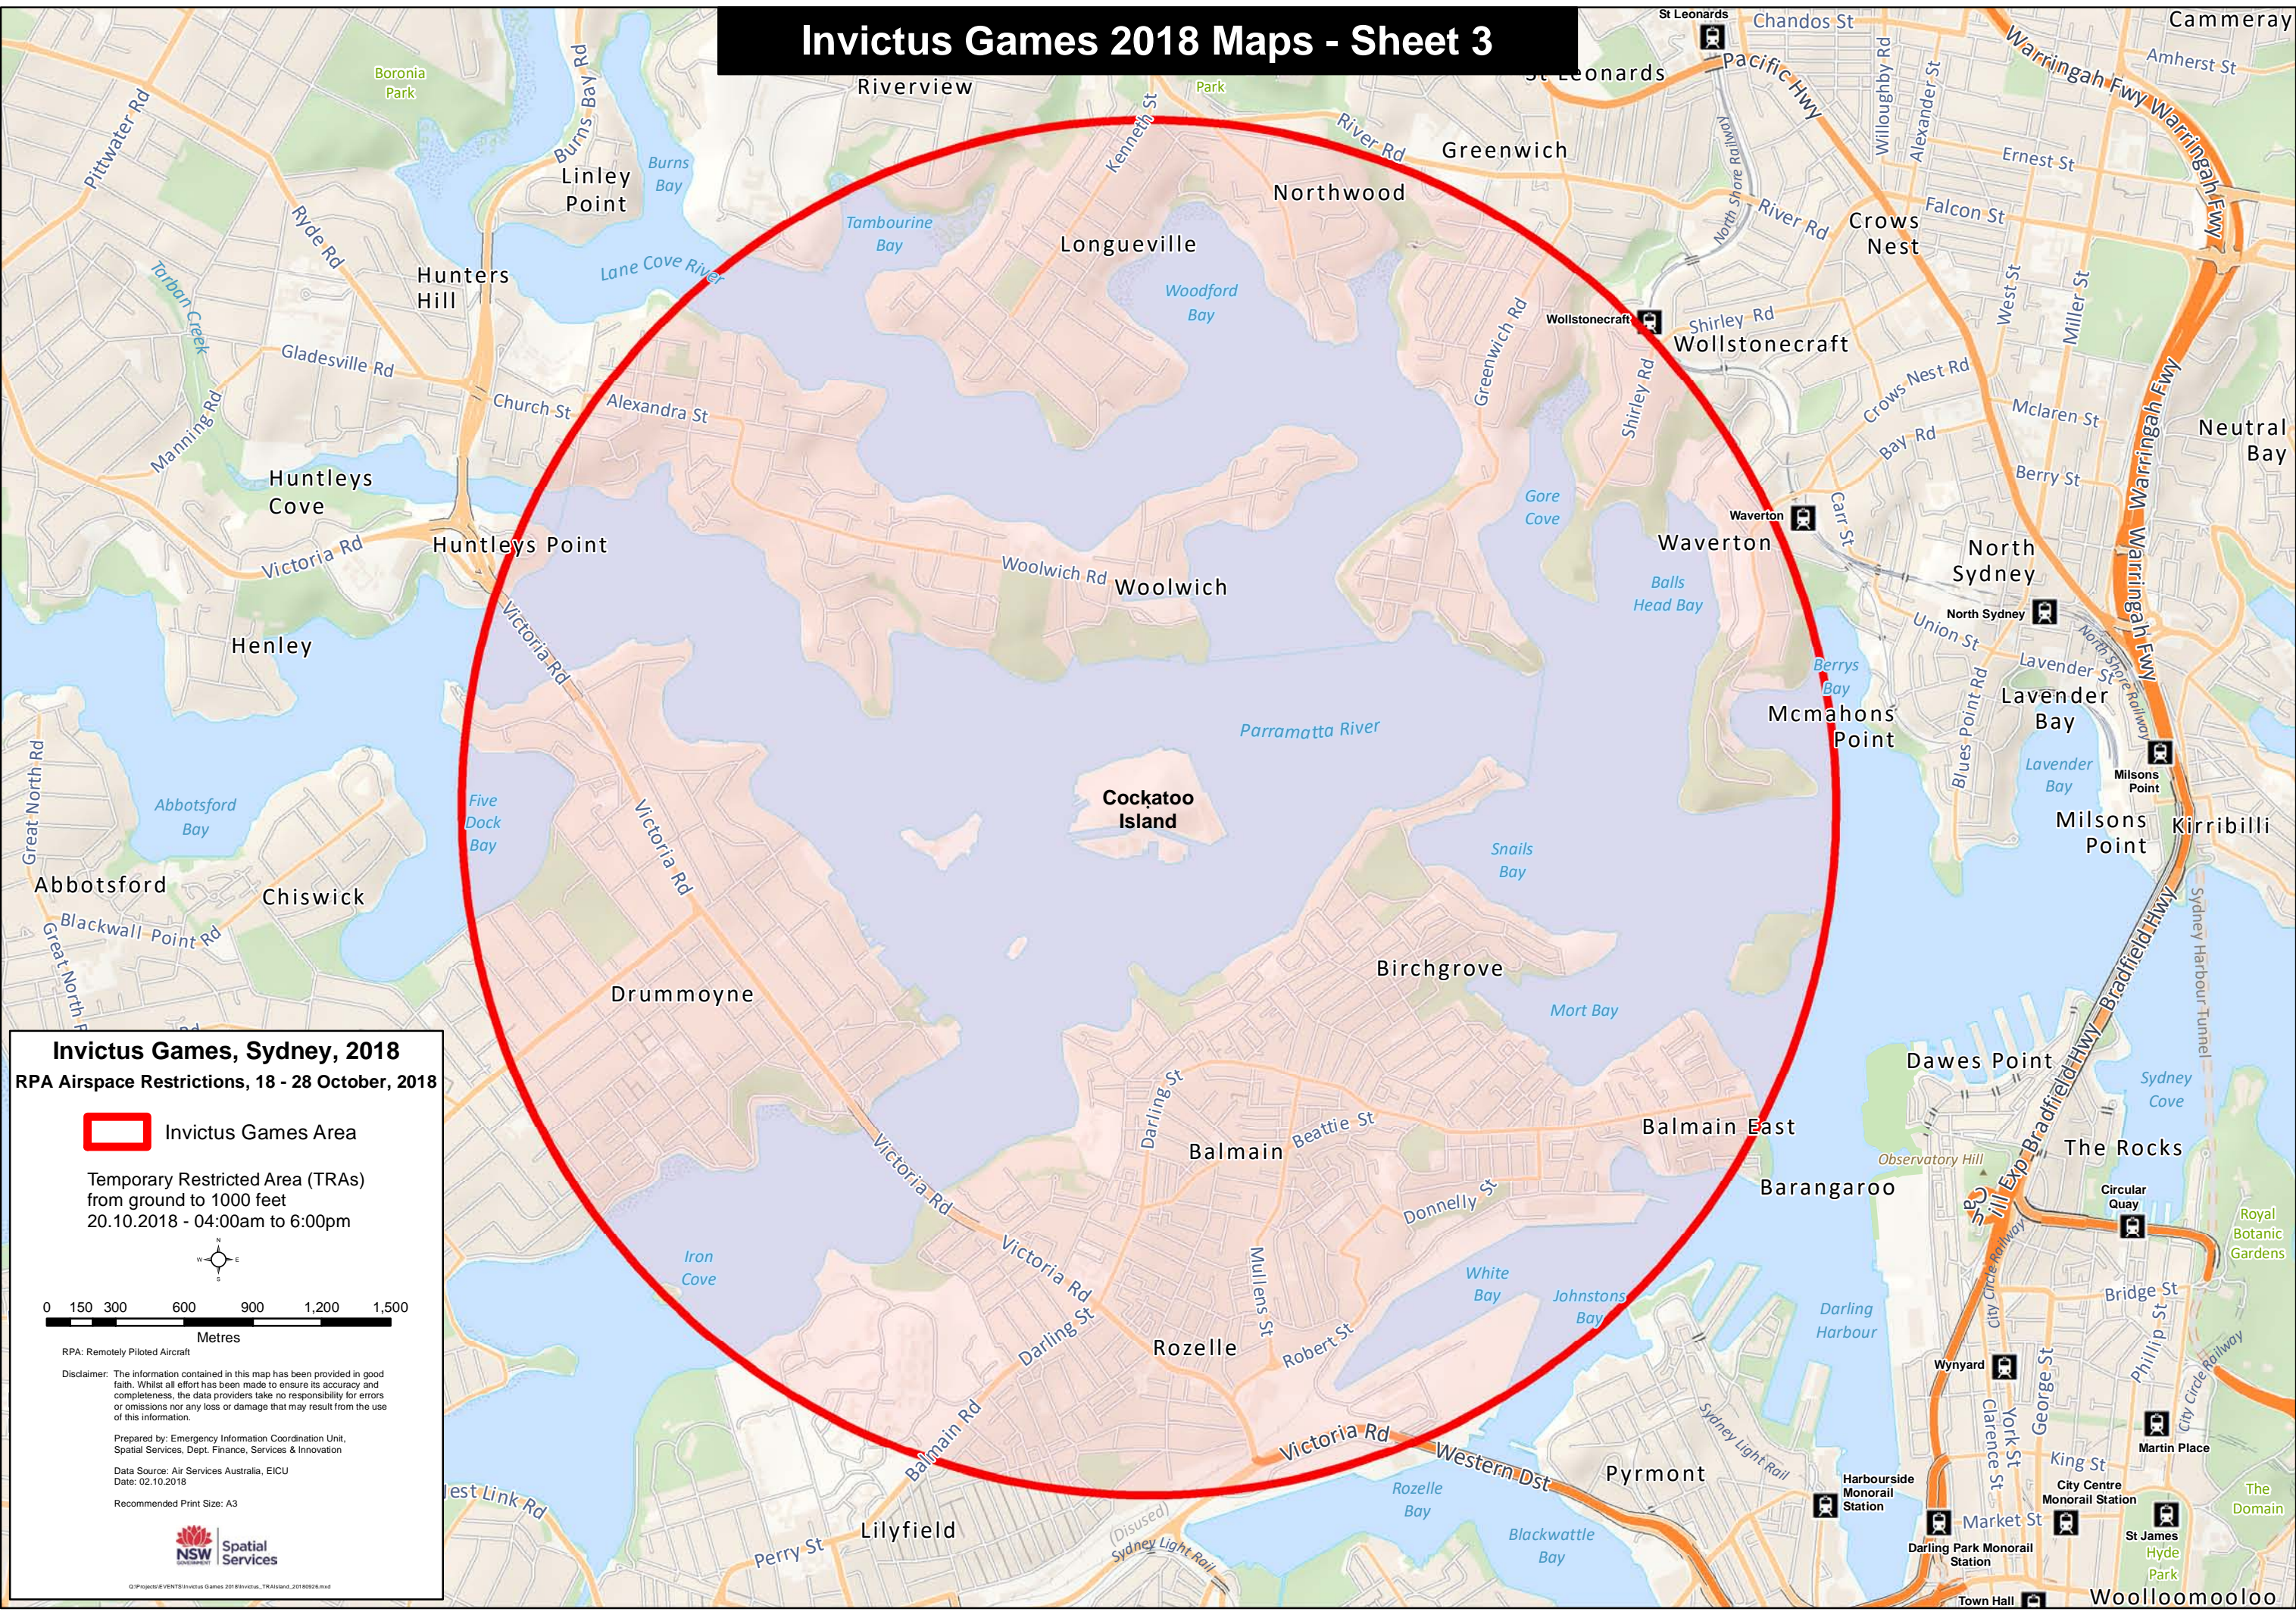

Invictus Games 2018 Maps - Sheet 3

Invictus Games, Sydney, 2018
RPA Airspace Restrictions, 18 - 28 October, 2018

 Invictus Games Area

Temporary Restricted Area (TRAs)
from ground to 1000 feet
20.10.2018 - 04:00am to 6:00pm

0 150 300 600 900 1,200 1,500
Metres

RPA: Remotely Piloted Aircraft

Disclaimer: The information contained in this map has been provided in good faith. Whilst all effort has been made to ensure its accuracy and completeness, the data providers take no responsibility for errors or omissions nor any loss or damage that may result from the use of this information.