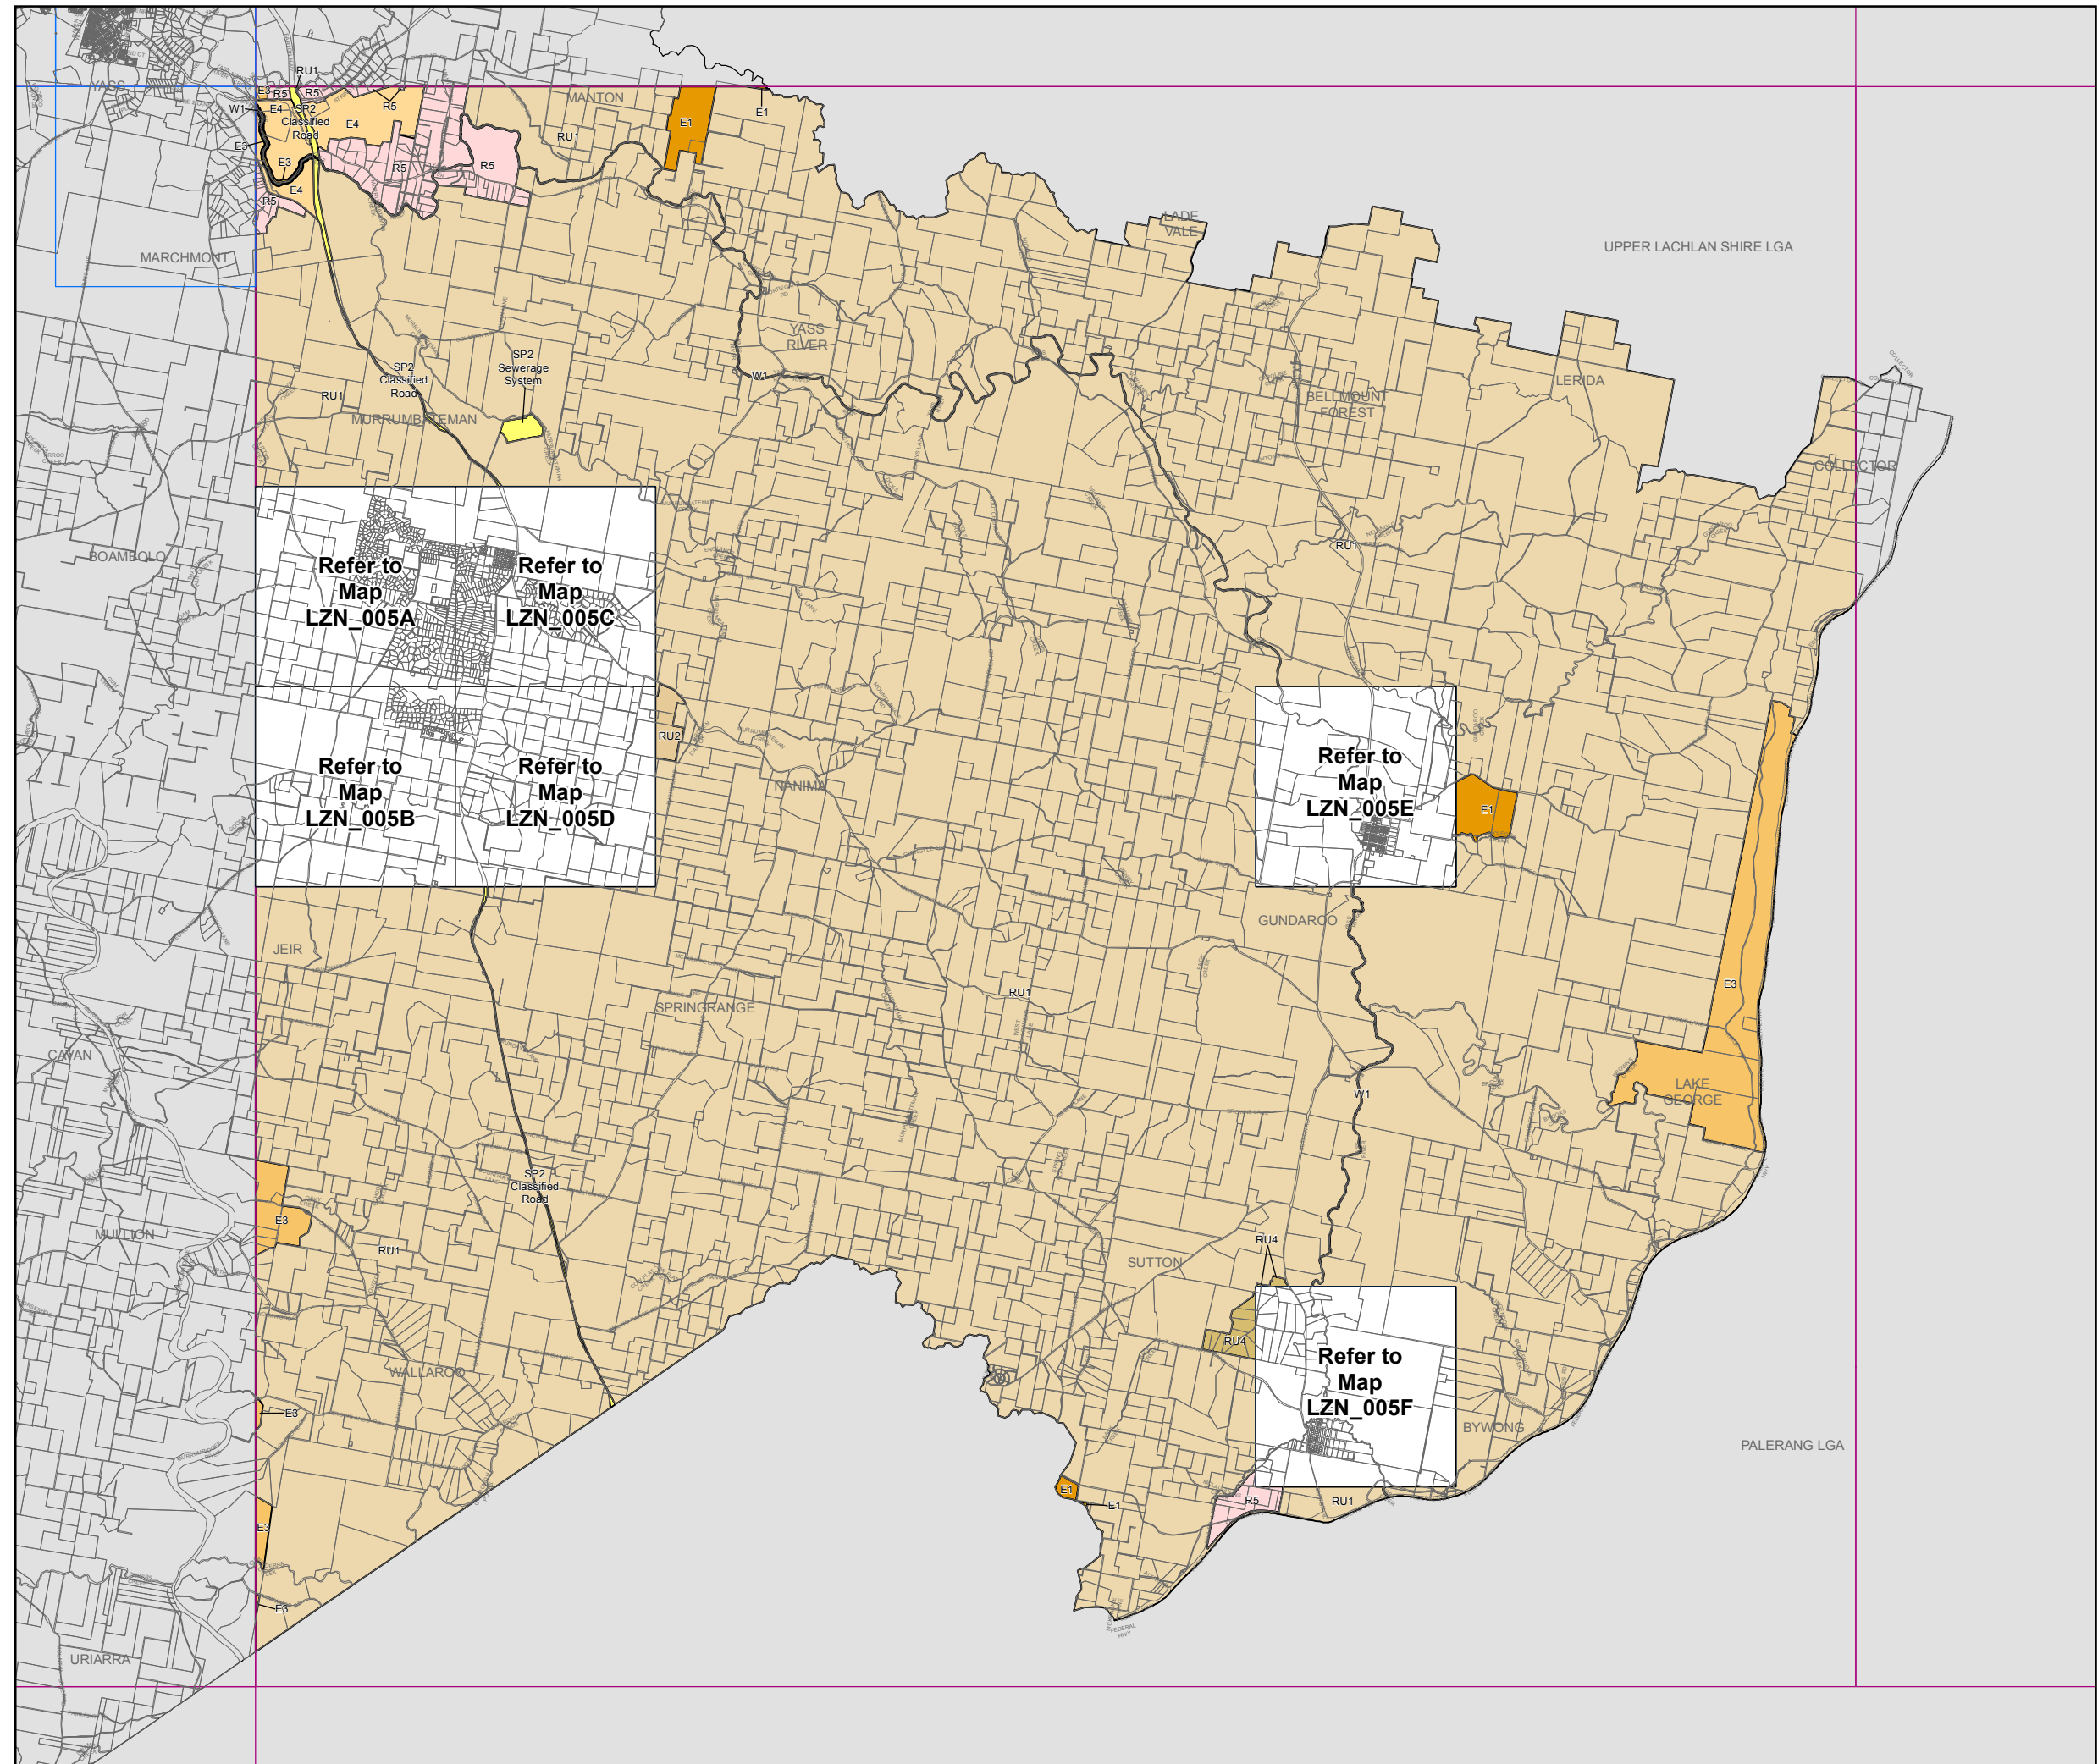

Land Zoning Map - Sheet LZN_005

Zone

- B1 Neighbourhood Centre
- B2 Local Centre
- B5 Business Development
- B6 Enterprise Corridor
- E1 National Parks and Nature Reserves
- E2 Environmental Conservation
- E3 Environmental Management
- E4 Environmental Living
- IN1 General Industrial
- IN2 Light Industrial
- R1 General Residential
- R2 Low Density Residential
- R3 Medium Density Residential
- R5 Large Lot Residential
- RE1 Public Recreation
- RE2 Private Recreation
- RU1 Primary Production
- RU2 Rural Landscape
- RU3 Forestry
- RU4 Primary Production Small Lots
- RU5 Village
- SP1 Special Activities
- SP2 Infrastructure
- W1 Natural Waterways

Cadastre

Cadastre 06/03/2013 © Land and Property Information (LPI)

0 1,600 3,200 4,800 6,400 Metres

Scale: 1:160,000 @ A3

Projection: GDA 1994
MGA Zone 55