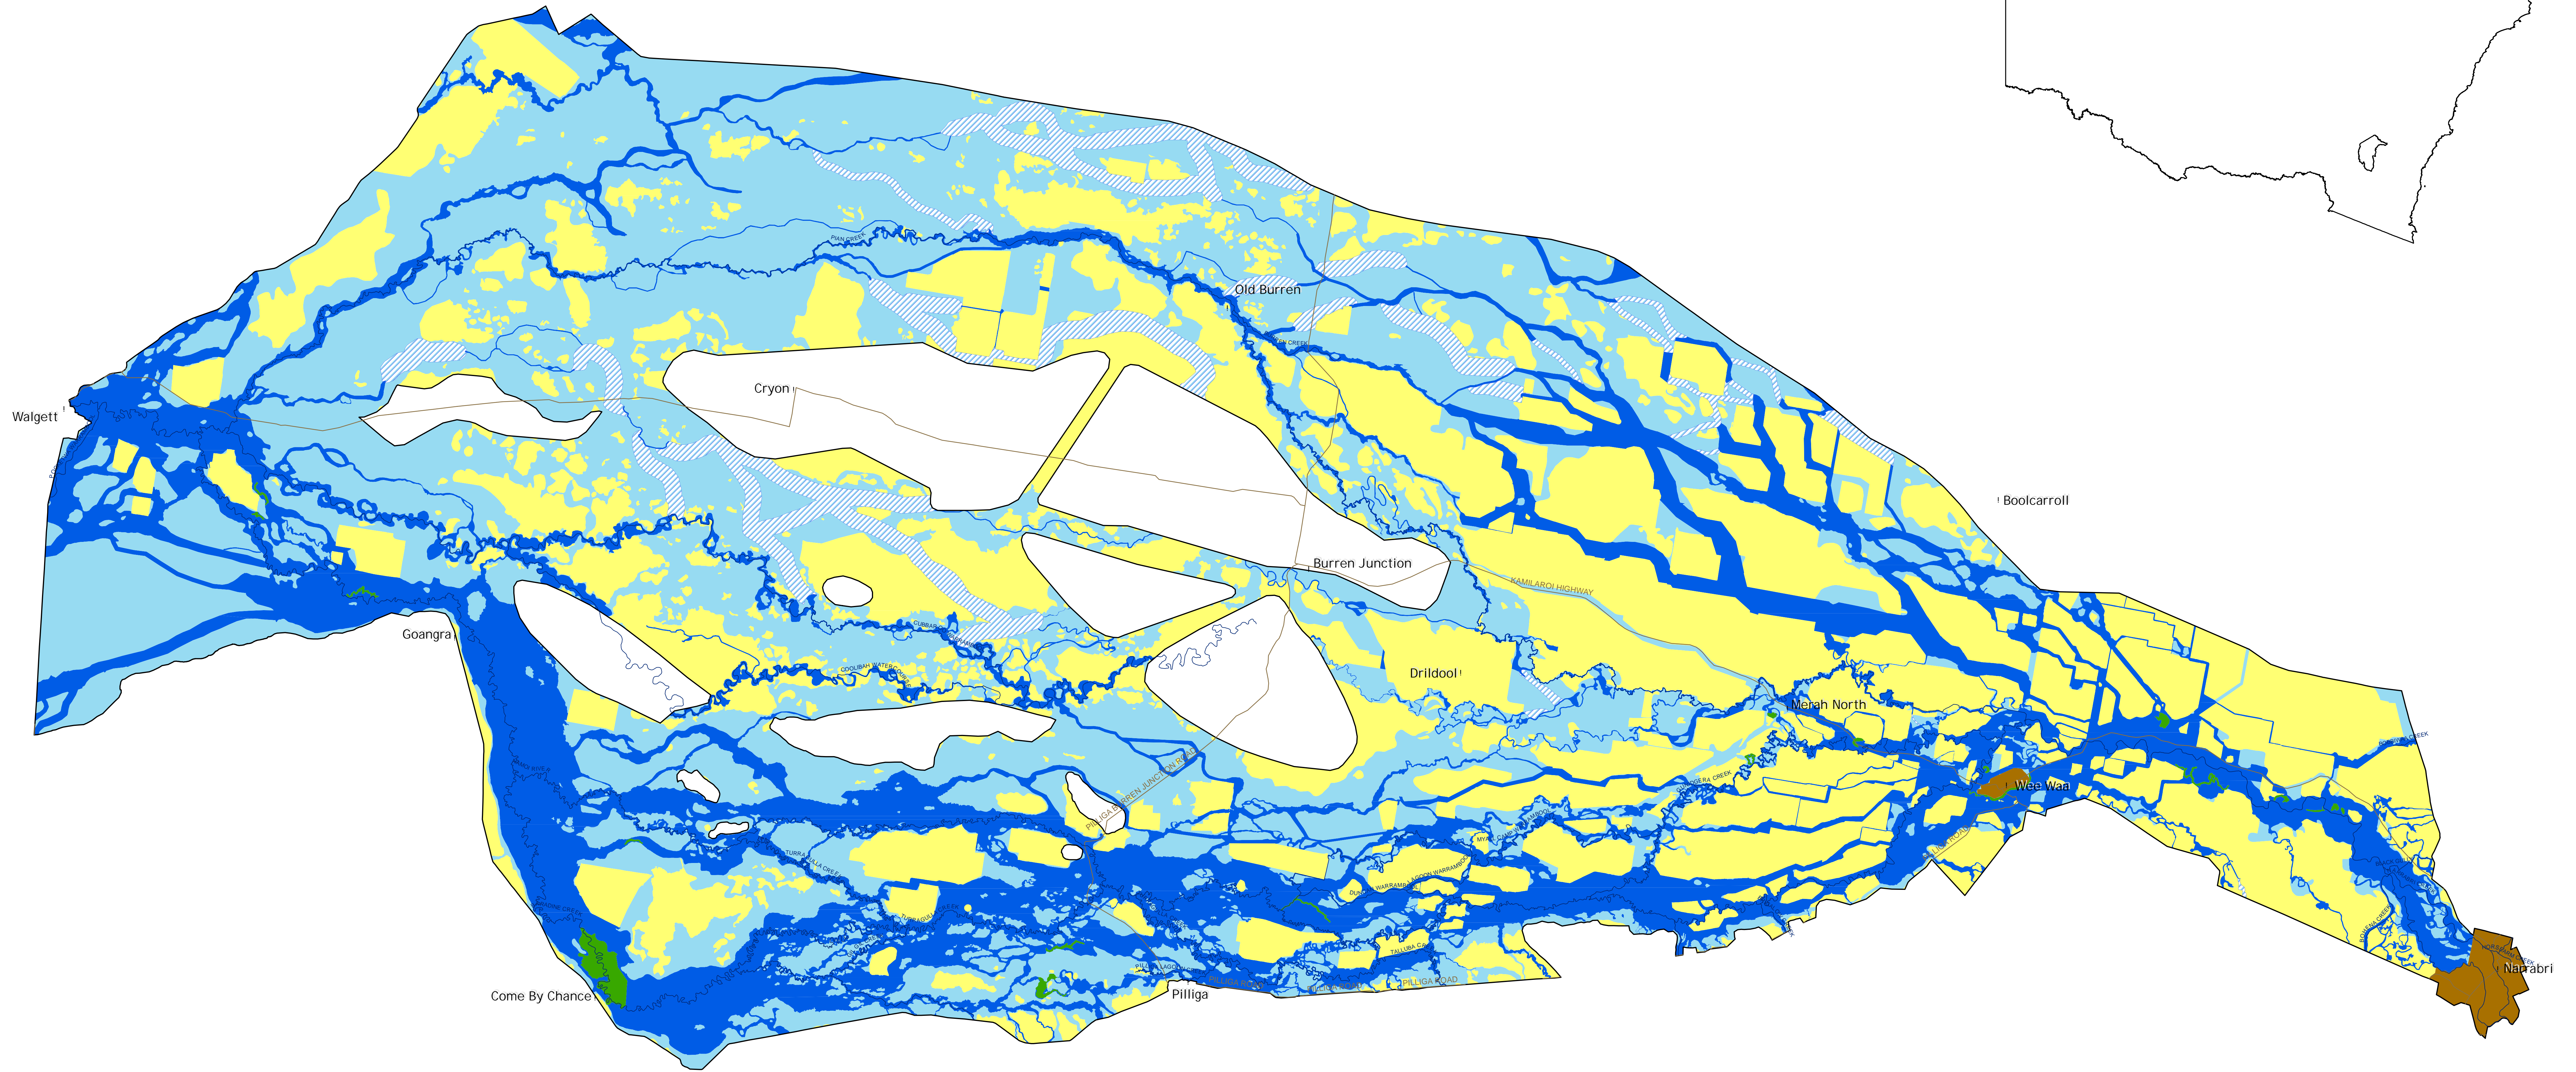

LOCALITY MAP

Legend

-  Town/Locality
-  River/Creek
-  Road
-  Lower Namoi Valley Floodplain

Lower Namoi Management Zones

-  Lower Namoi Management Zone AD
-  Lower Namoi Management Zone AID
-  Lower Namoi Management Zone B
-  Lower Namoi Management Zone C
-  Lower Namoi Management Zone CU
-  Lower Namoi Management Zone D

Management Zones Map
(FMP022_Version 1)

FLOODPLAIN MANAGEMENT PLAN FOR THE
LOWER NAMOI VALLEY FLOODPLAIN 2020