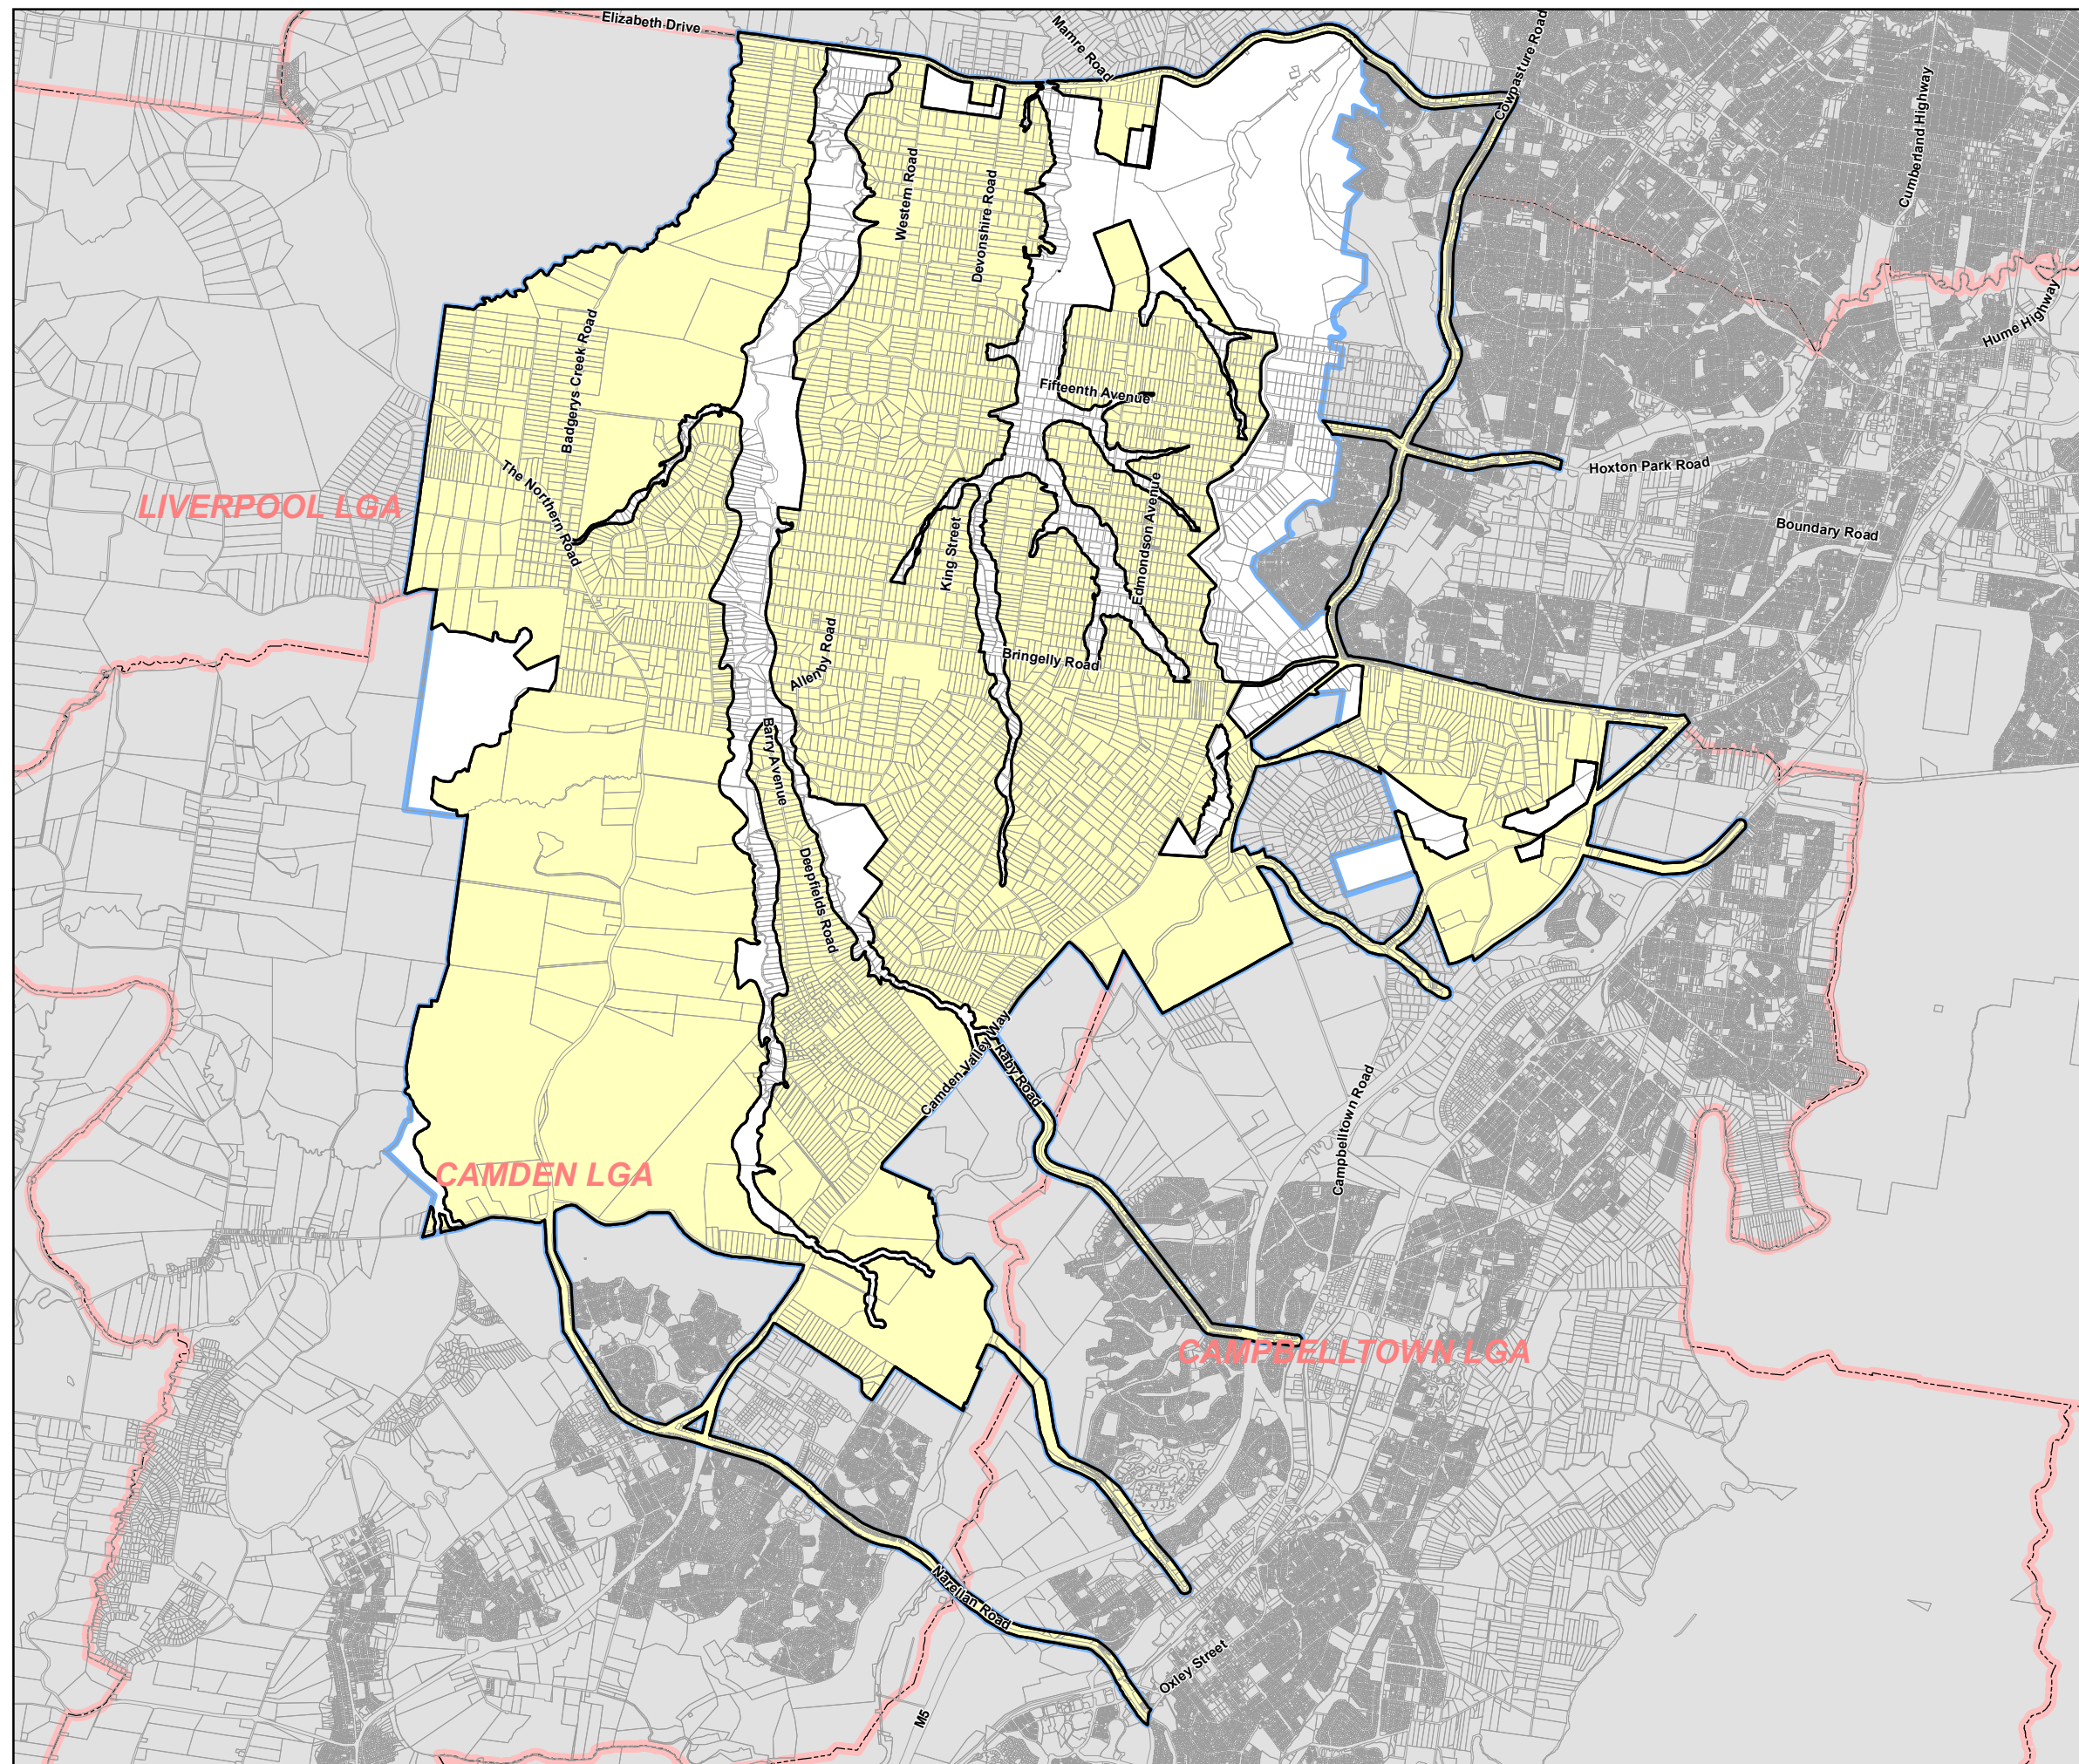

Threatened Species Conservation Act 1995

South West Growth Centre - Biodiversity Certification

LEGEND

Growth Centres Boundaries

 South West Growth Centre Boundary

Land Classification

 Certified

Cadastral

 Cadastral 28/10/2007 © Dept of Lands

This is the map that is referred to in the Threatened Species Conservation Amendment (Special Provisions) Bill 2008 and deposited in the Department of Environment and Climate Change.

0 1 2 kilometres

Scale: 1:87,030 @ A3

Projection: GDA 1994
Zone 56

Map Identification Number

TSC_BC_SWGC_0806