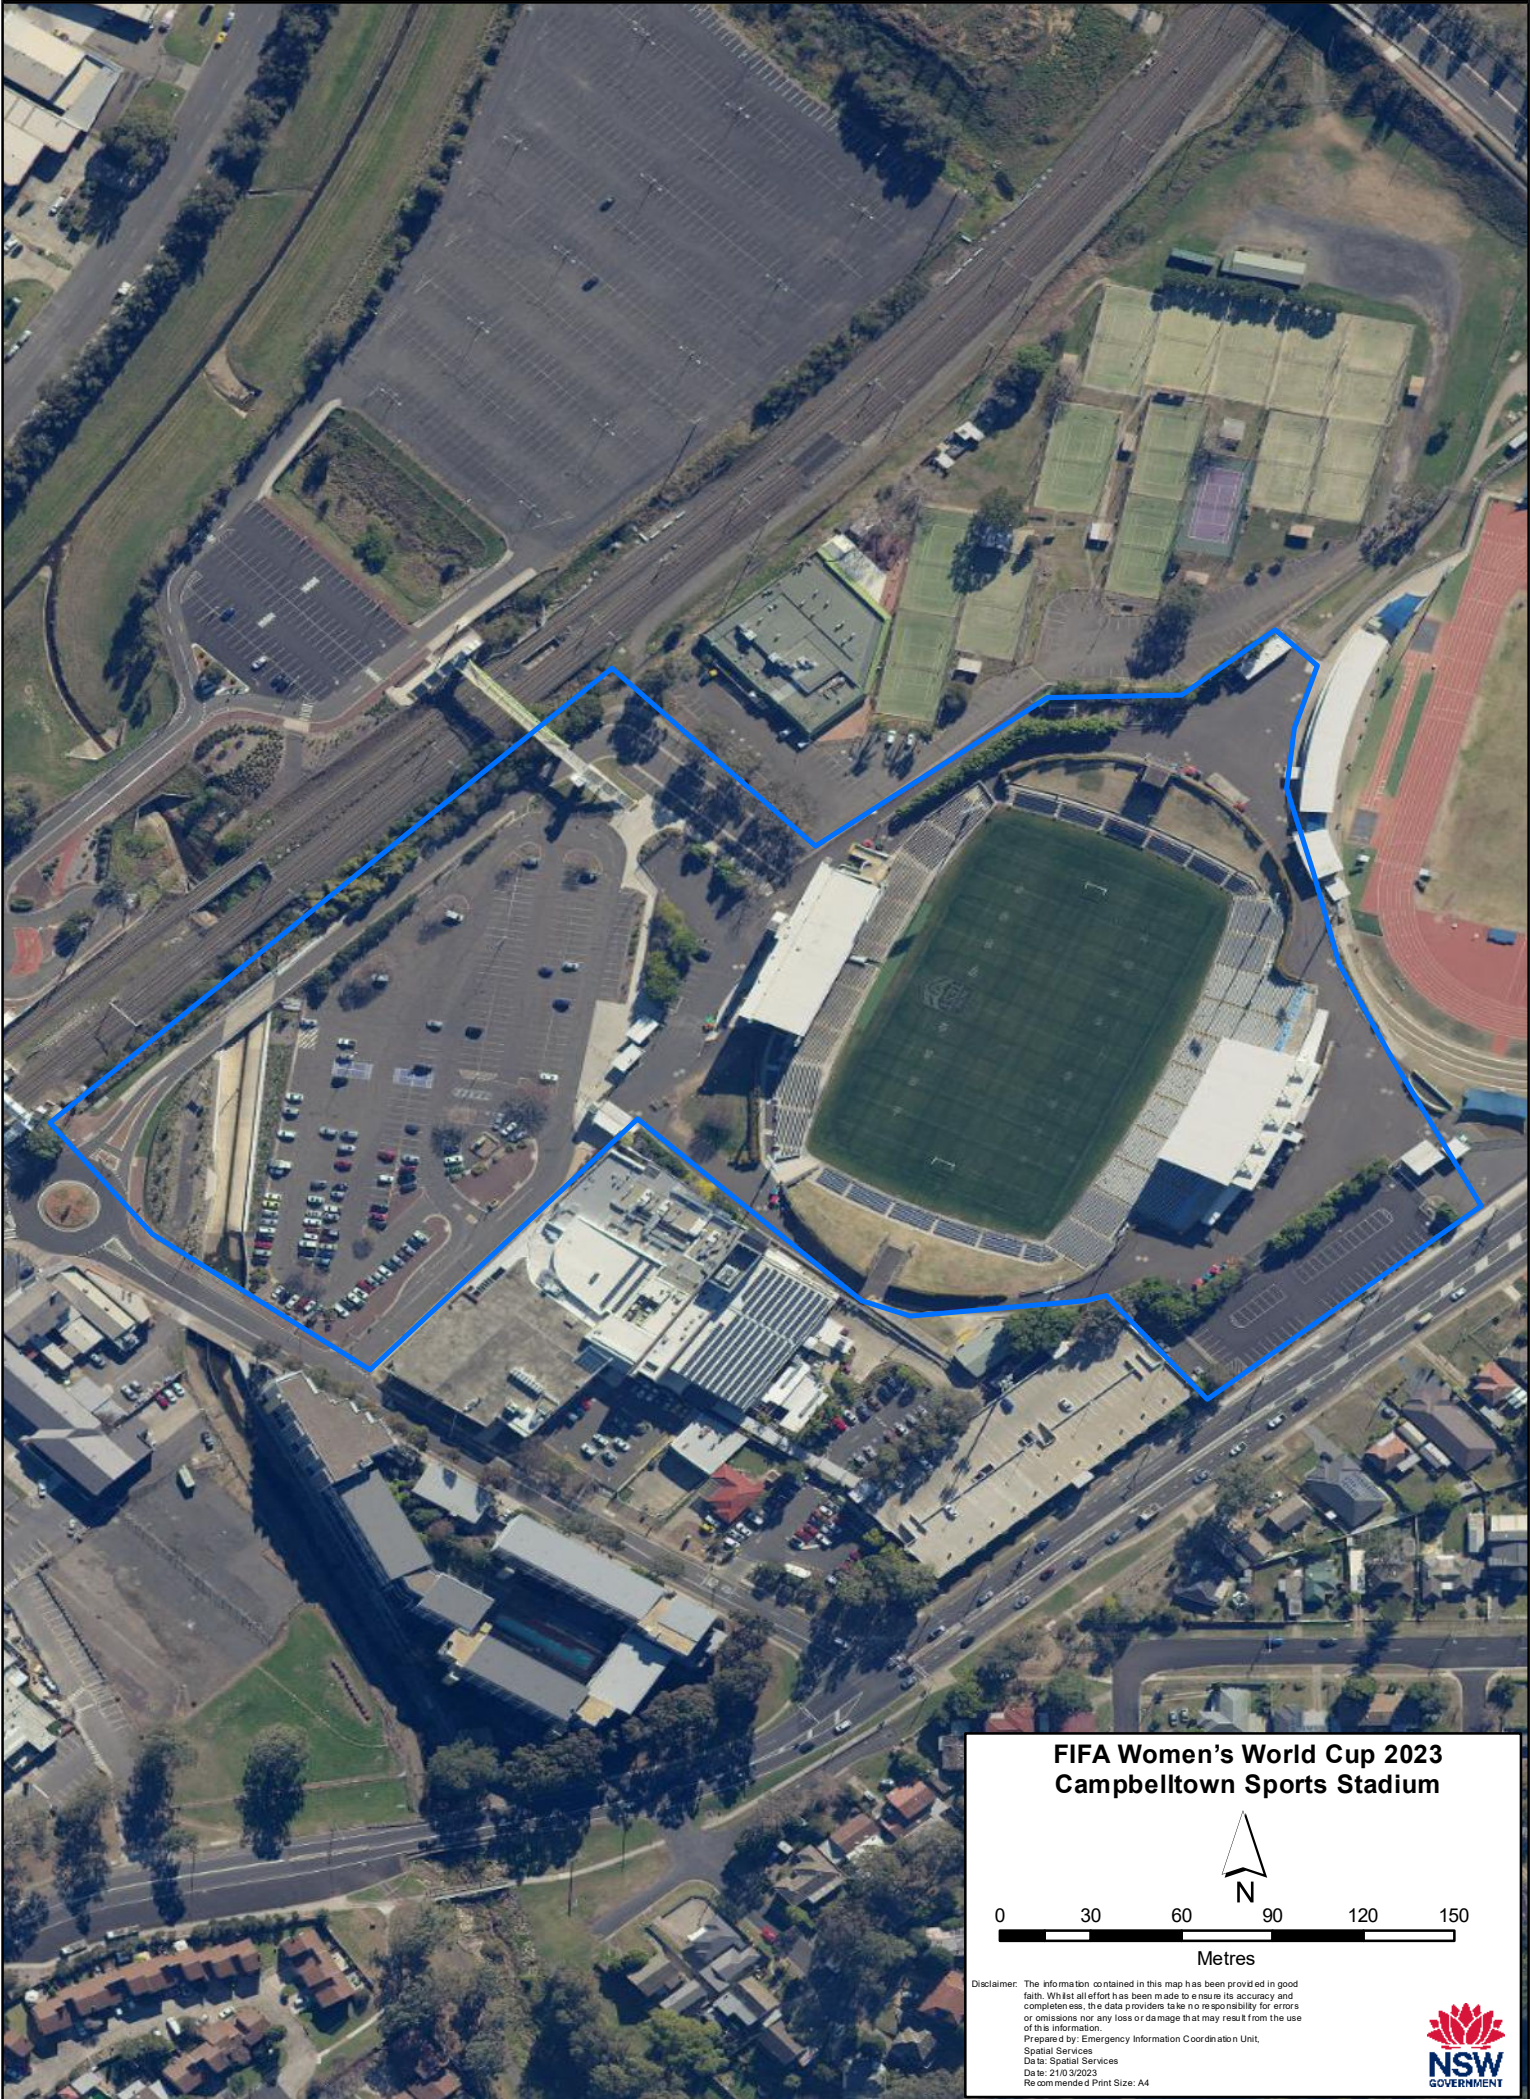

Campbelltown Sports Stadium - Advertising Controlled Airspace Map

FIFA Women's World Cup 2023 Campbelltown Sports Stadium

0 30 60 90 120 150

Metres