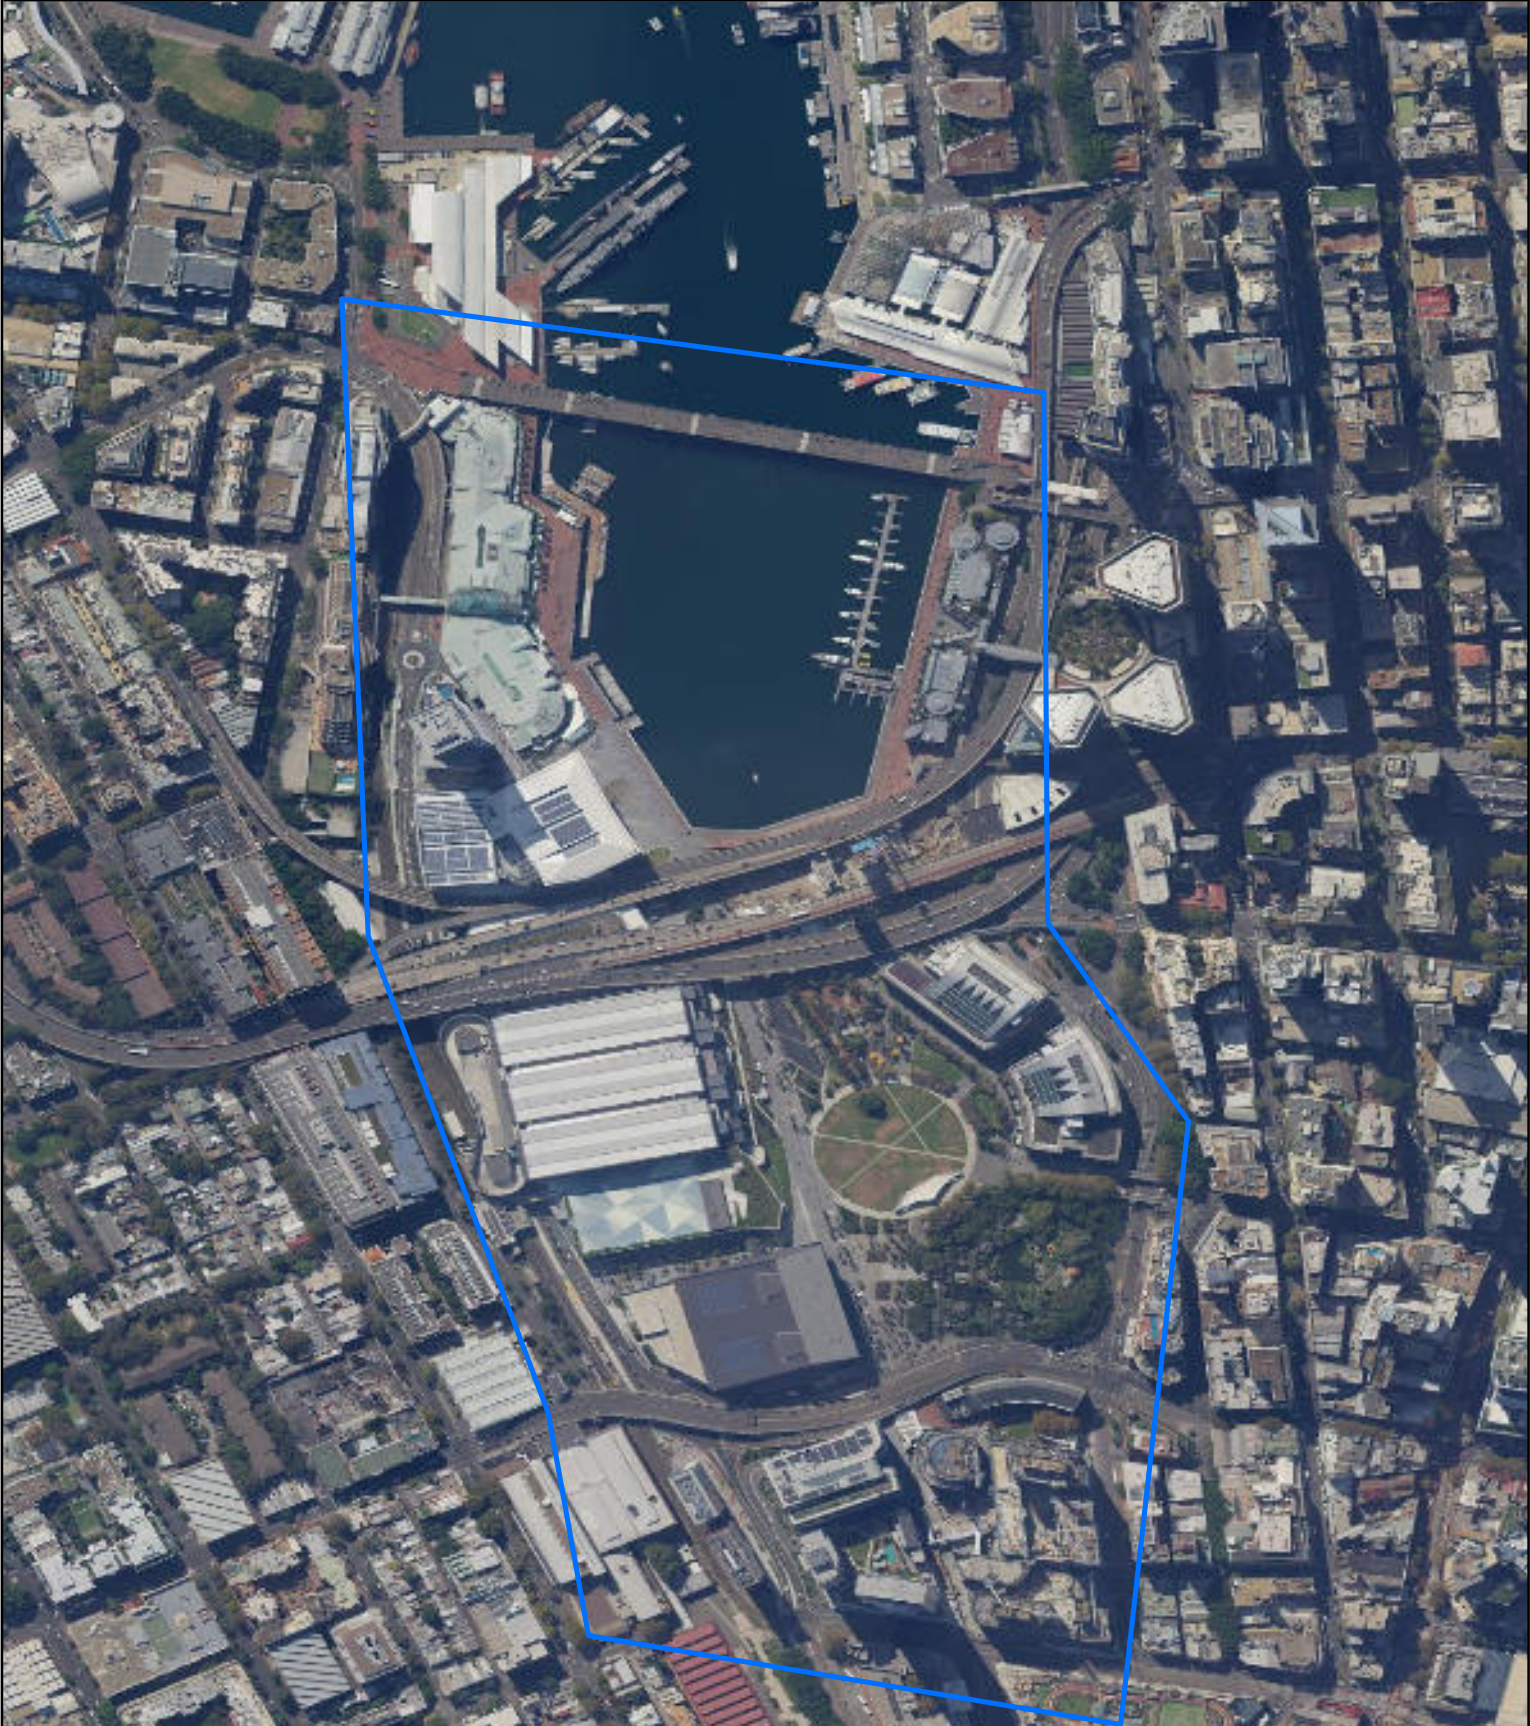

Darling Harbour - Advertising Controlled Area Map

FIFA Women's World Cup 2023 Darling Harbour

0 75 150 225 300 375

Metres

Spatial Services