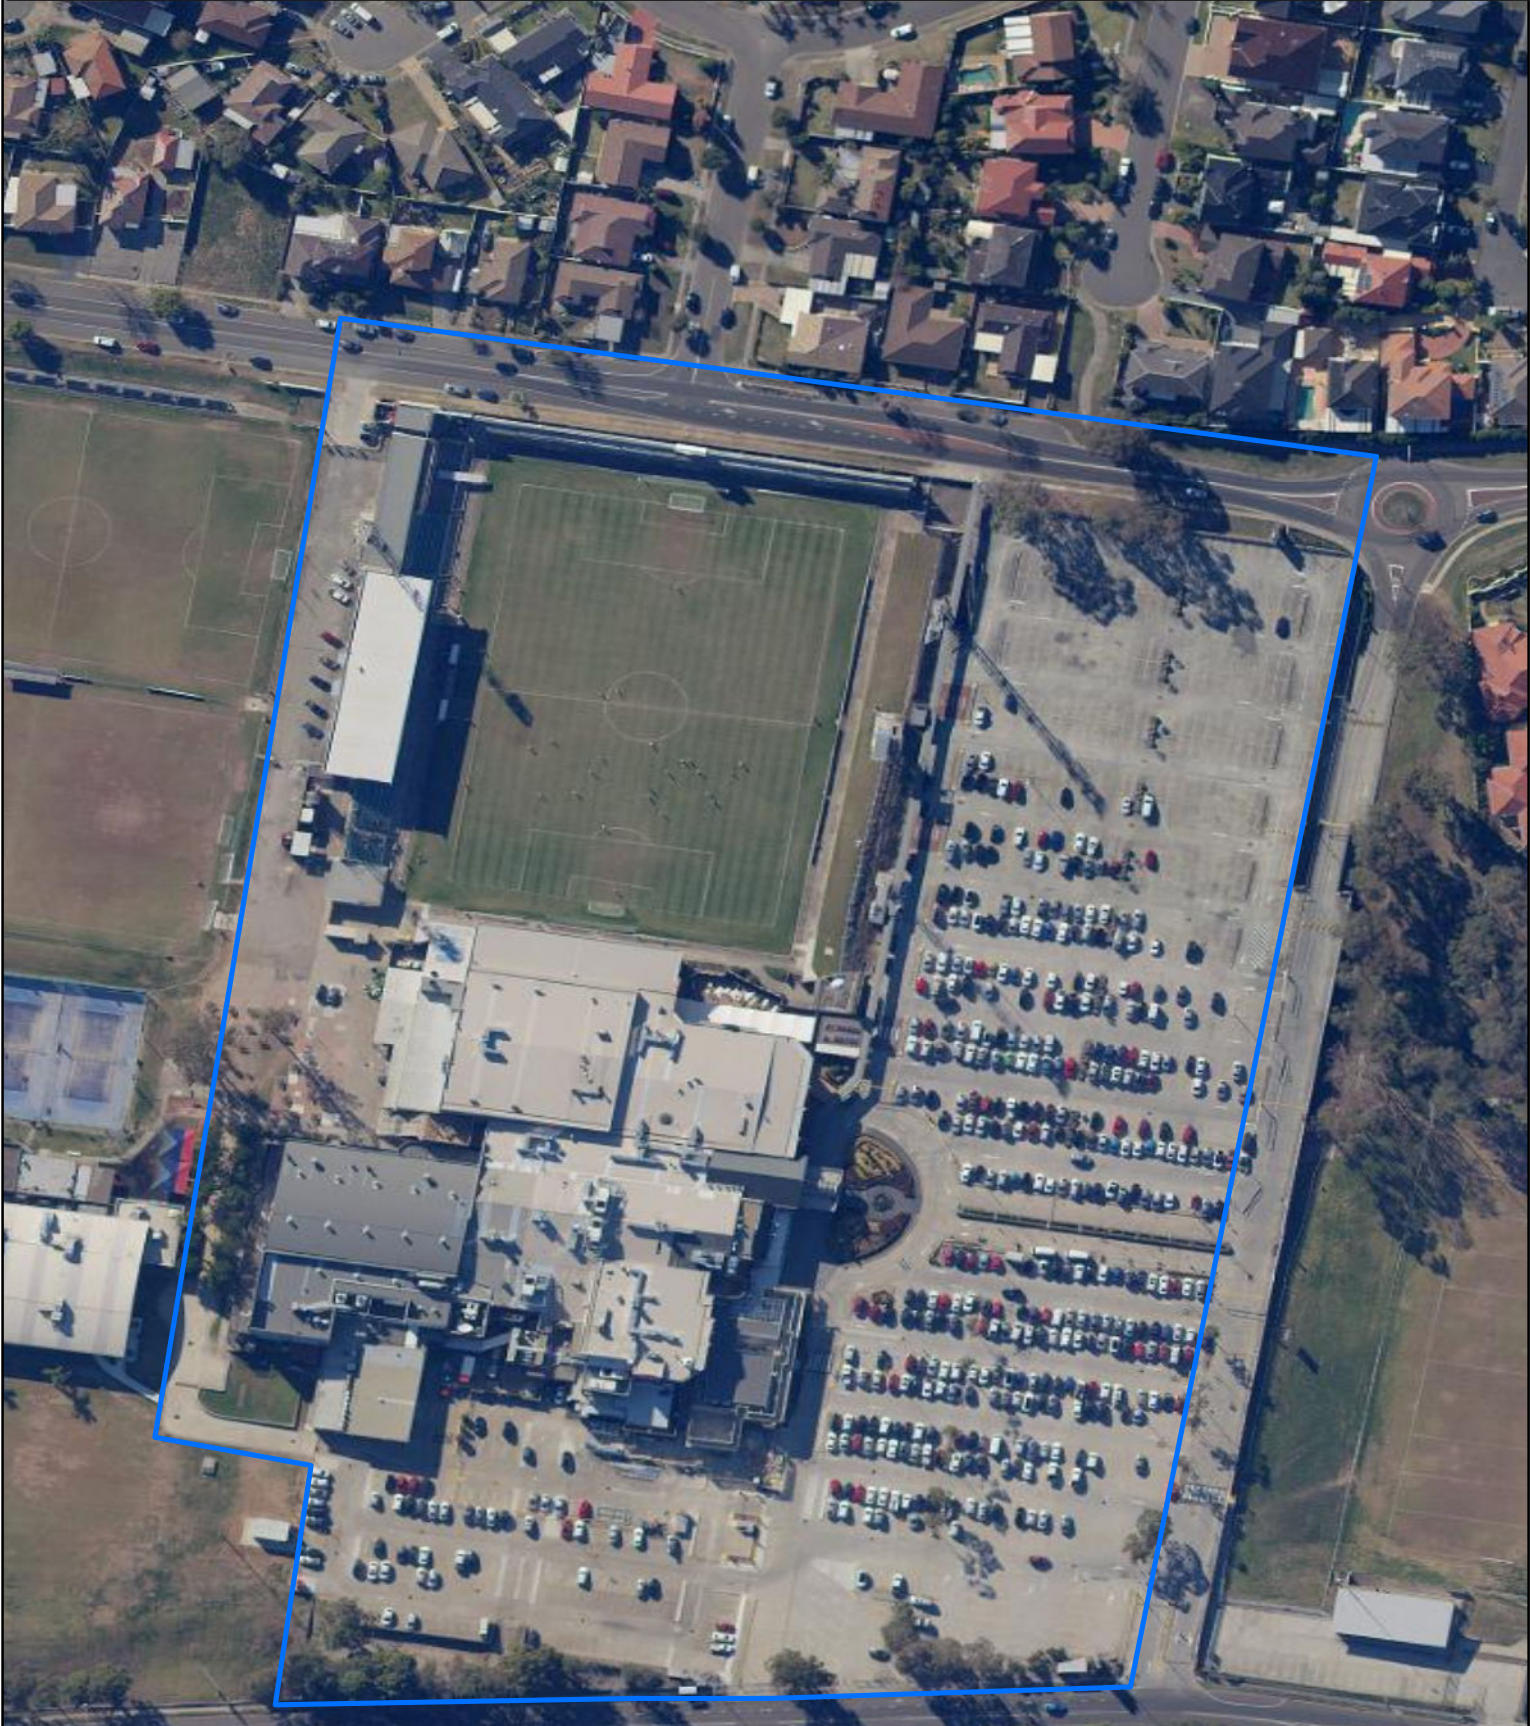

Club Marconi - Major Event Areas

FIFA Women's World Cup 2023 Club Marconi

0 25 50 75 100 125

Metres