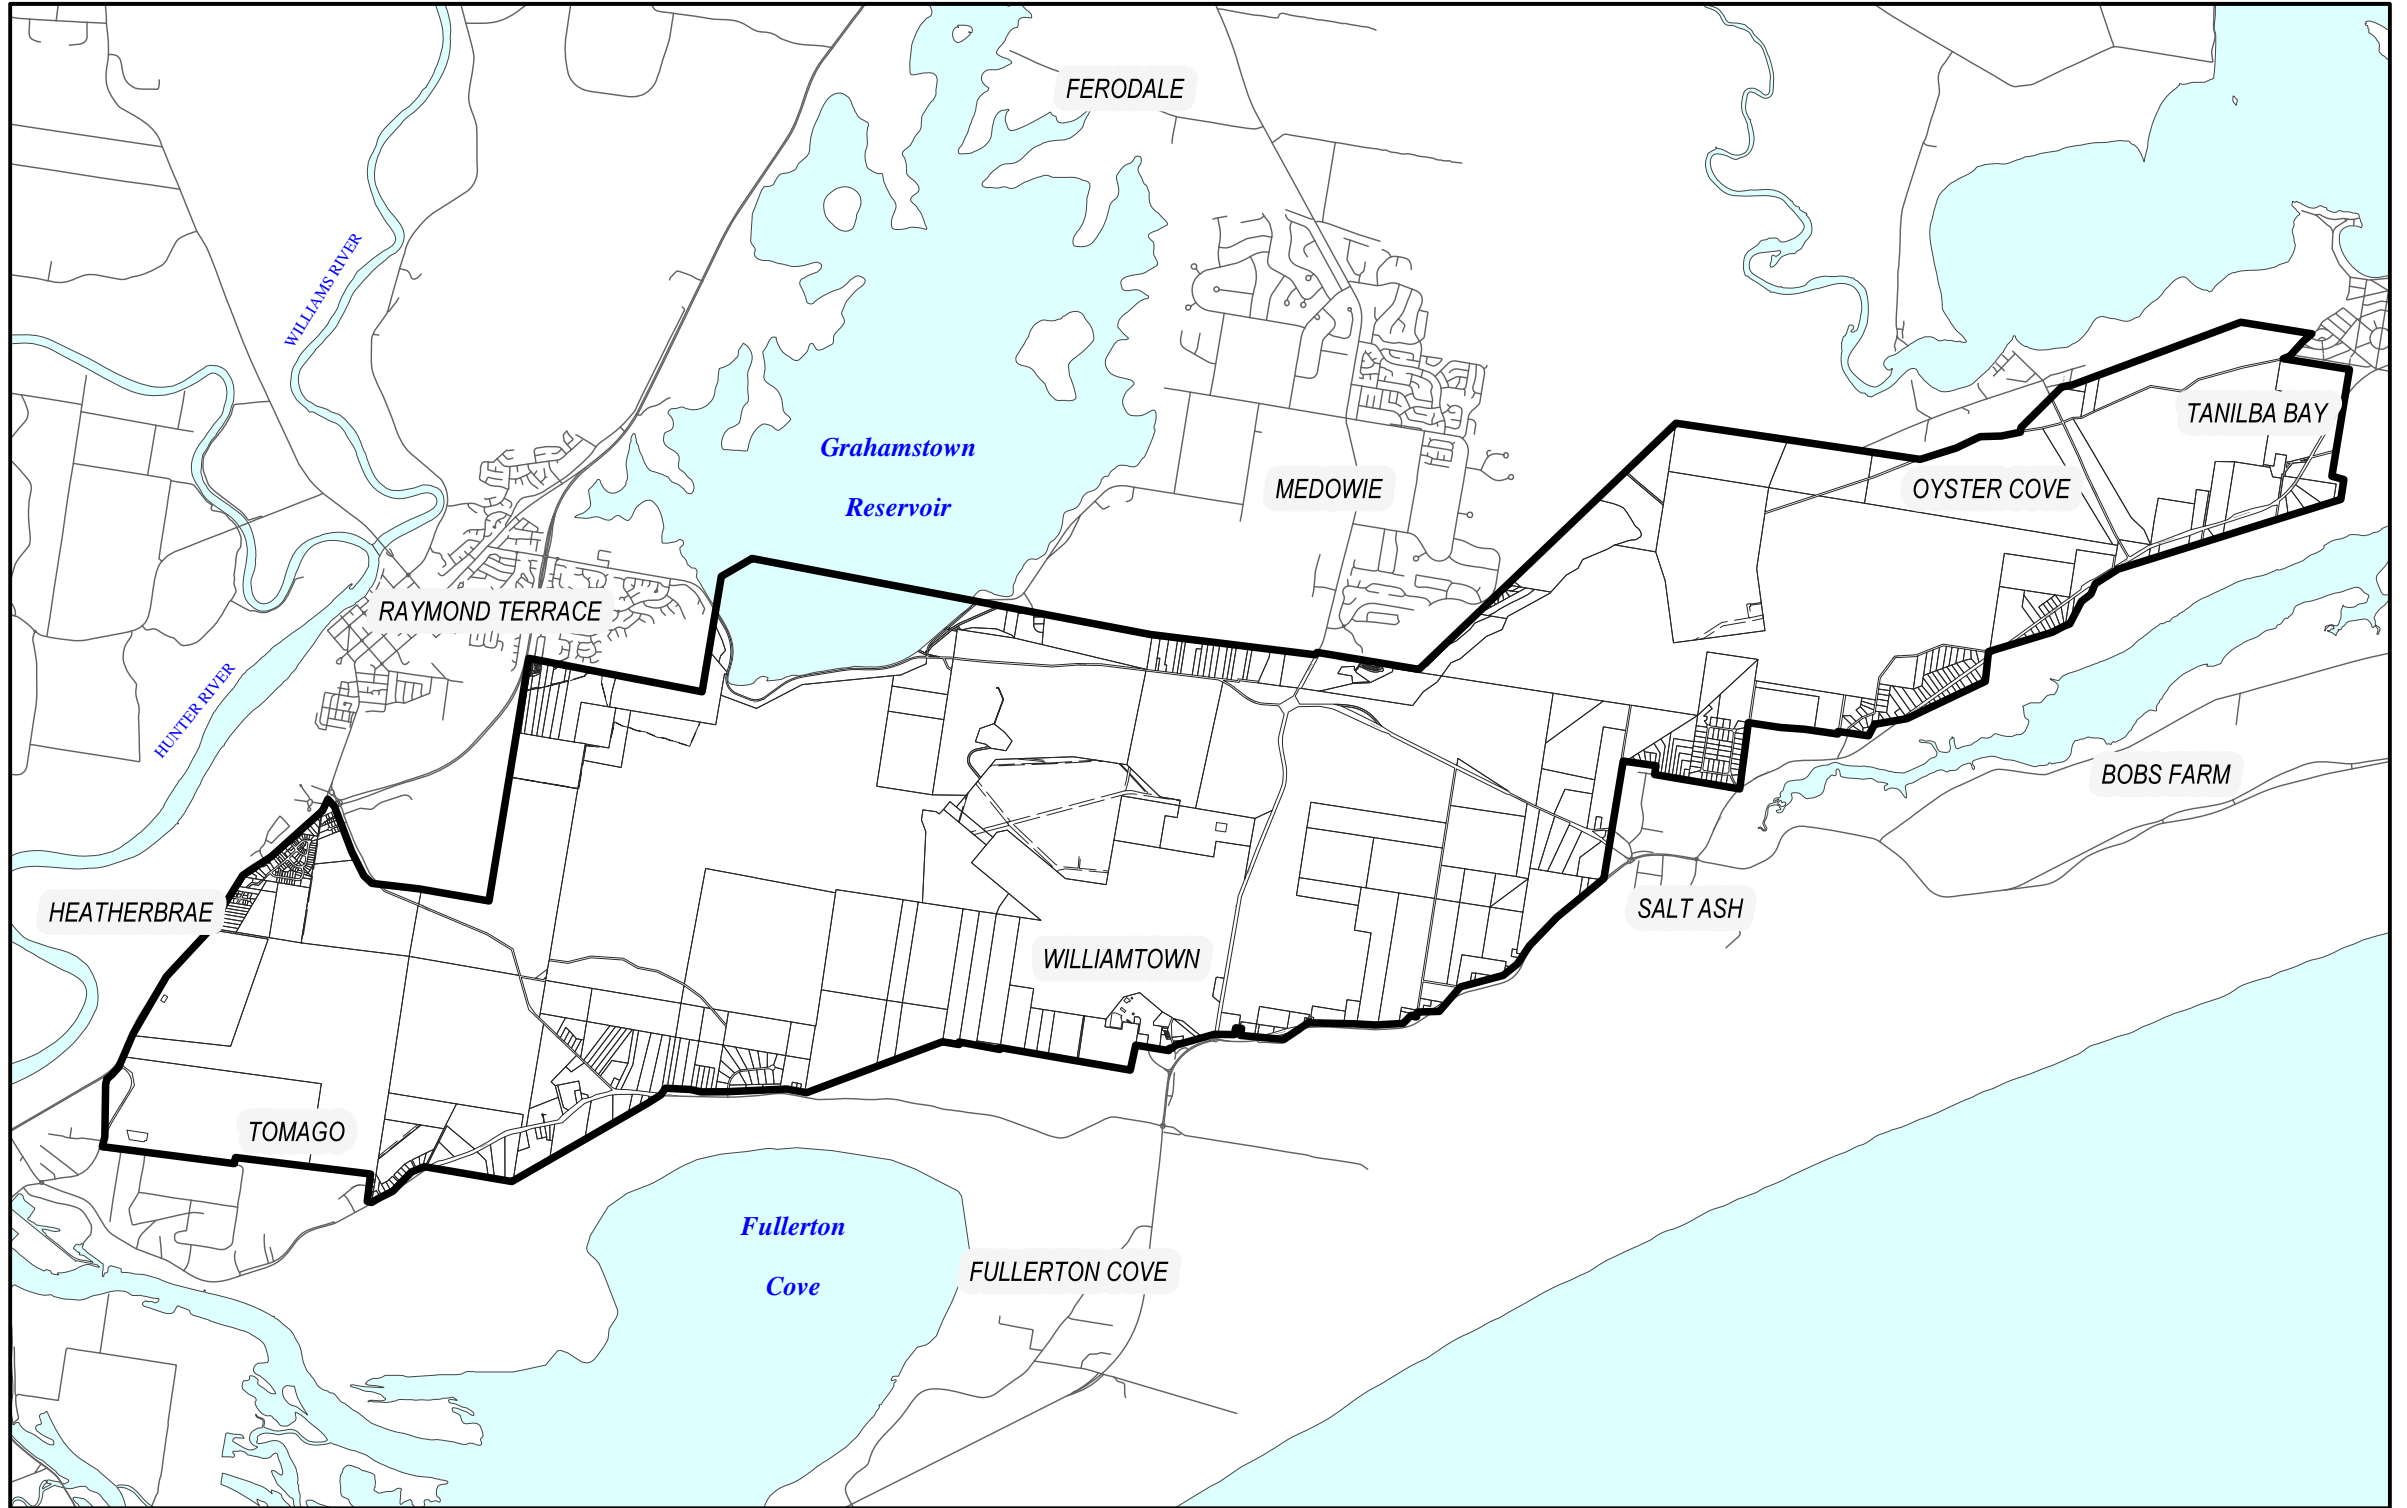

HUNTER WATER
REGULATION 2010
SPECIAL AREAS

TOMAGO SANDBEDS CATCHMENT

Projection GDA 1994
Zone 56