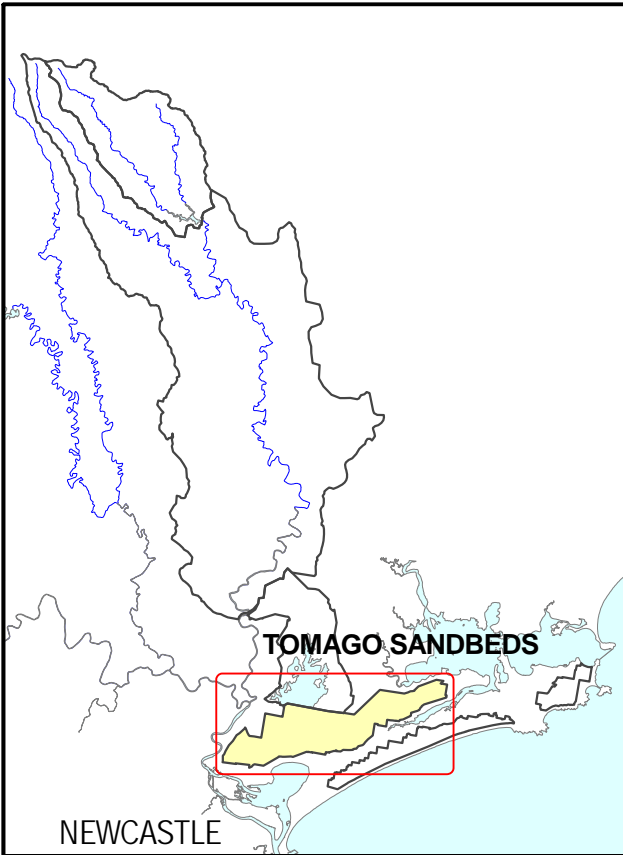

HUNTER WATER
REGULATION 2010
SPECIAL AREAS

TOMAGO SANDBEDS CATCHMENT

Projection GDA 1994
Zone 56