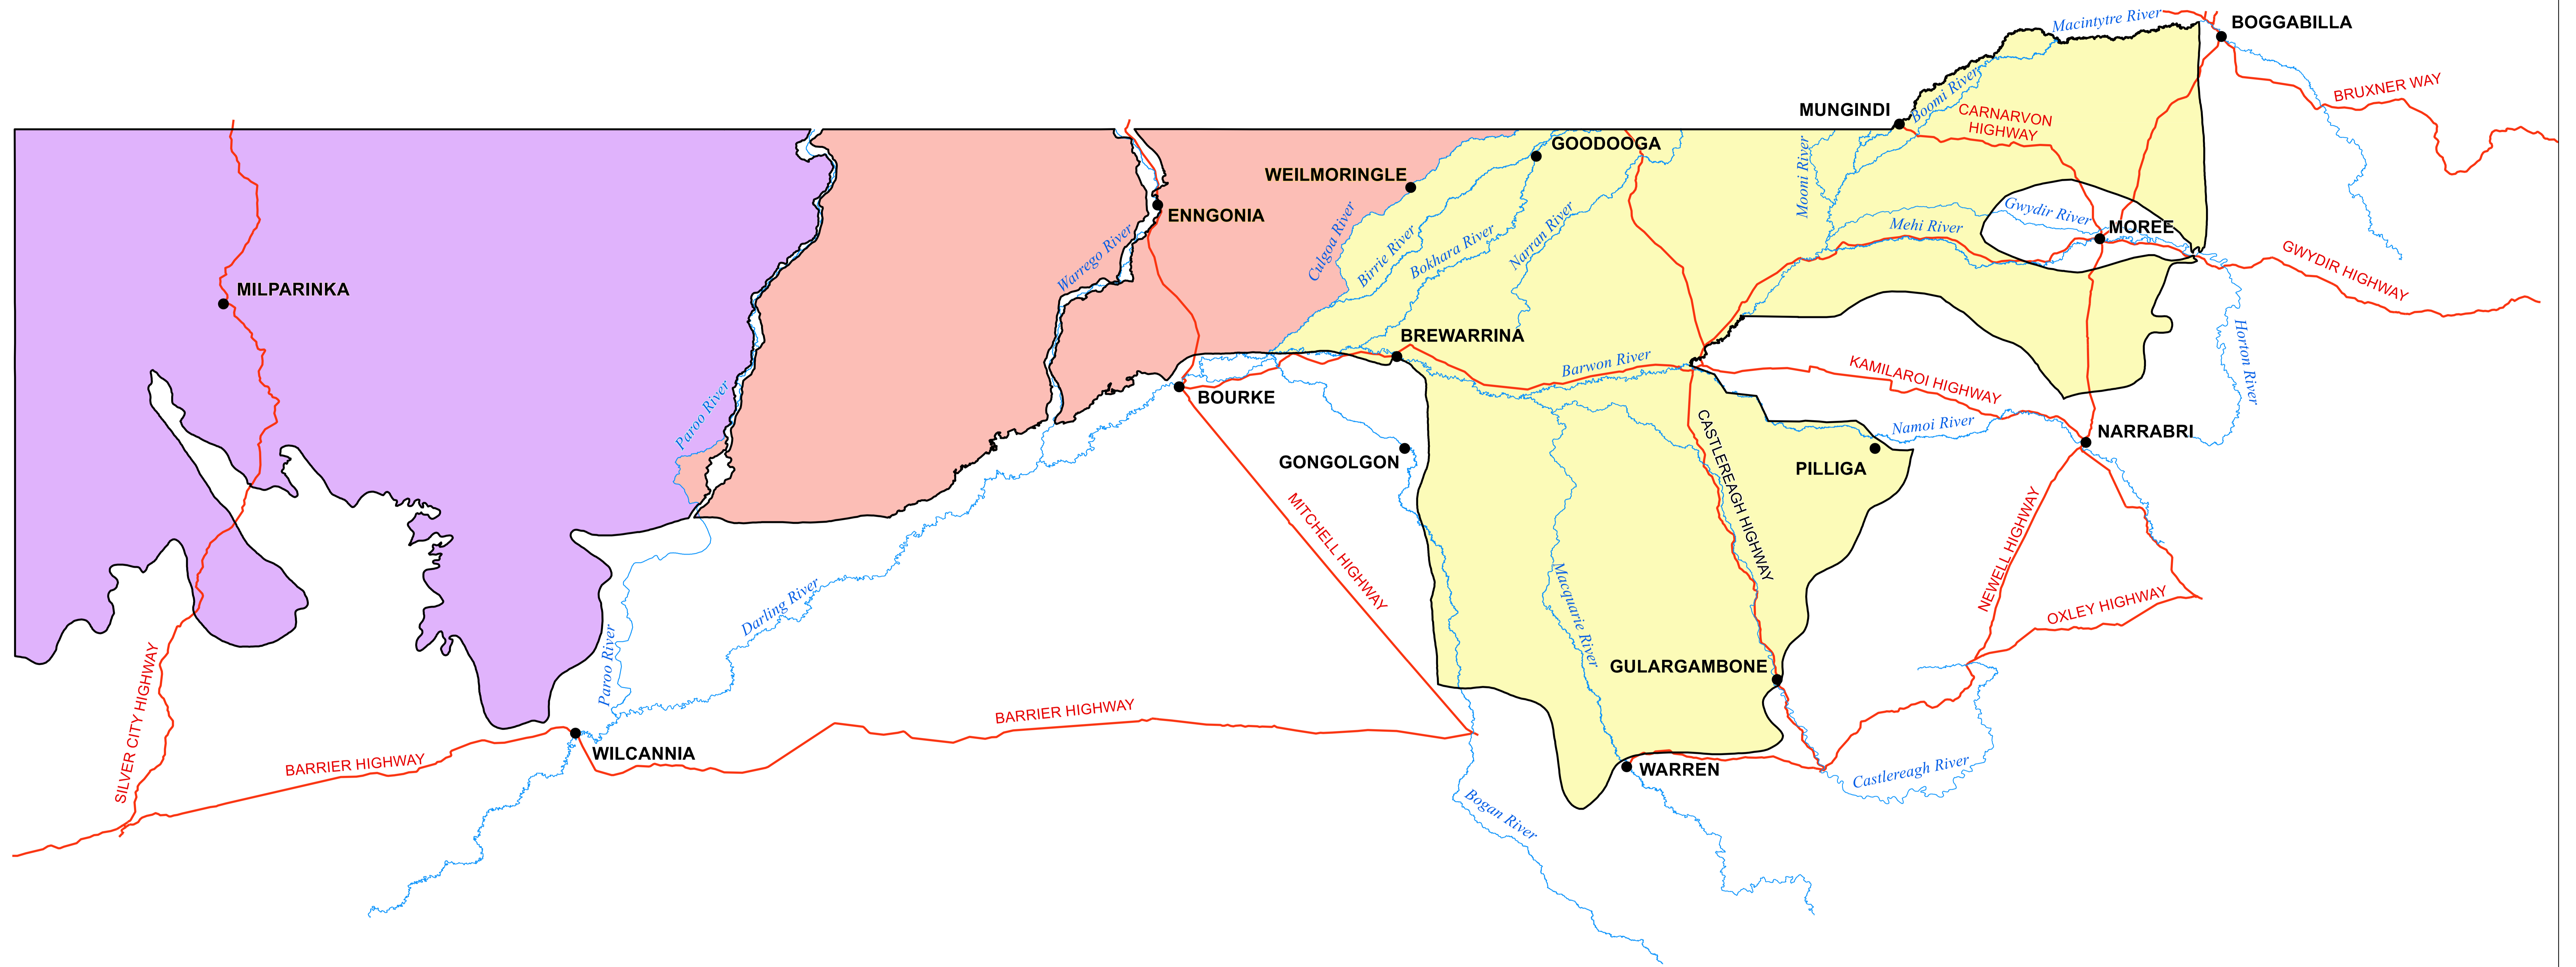

Plan Map (WSP014_Version 2)
**WATER SHARING PLAN FOR THE NSW GREAT ARTESIAN BASIN
 SHALLOW GROUNDWATER SOURCES 2011**

- Legend**
- Town
 - Water Sharing Plan Boundary
 - Highway
 - River / Creek
- Groundwater Sources
- Great Artesian Basin Central Shallow Groundwater Source
 - Great Artesian Basin Surat Shallow Groundwater Source
 - Great Artesian Basin Warrego Shallow Groundwater Source