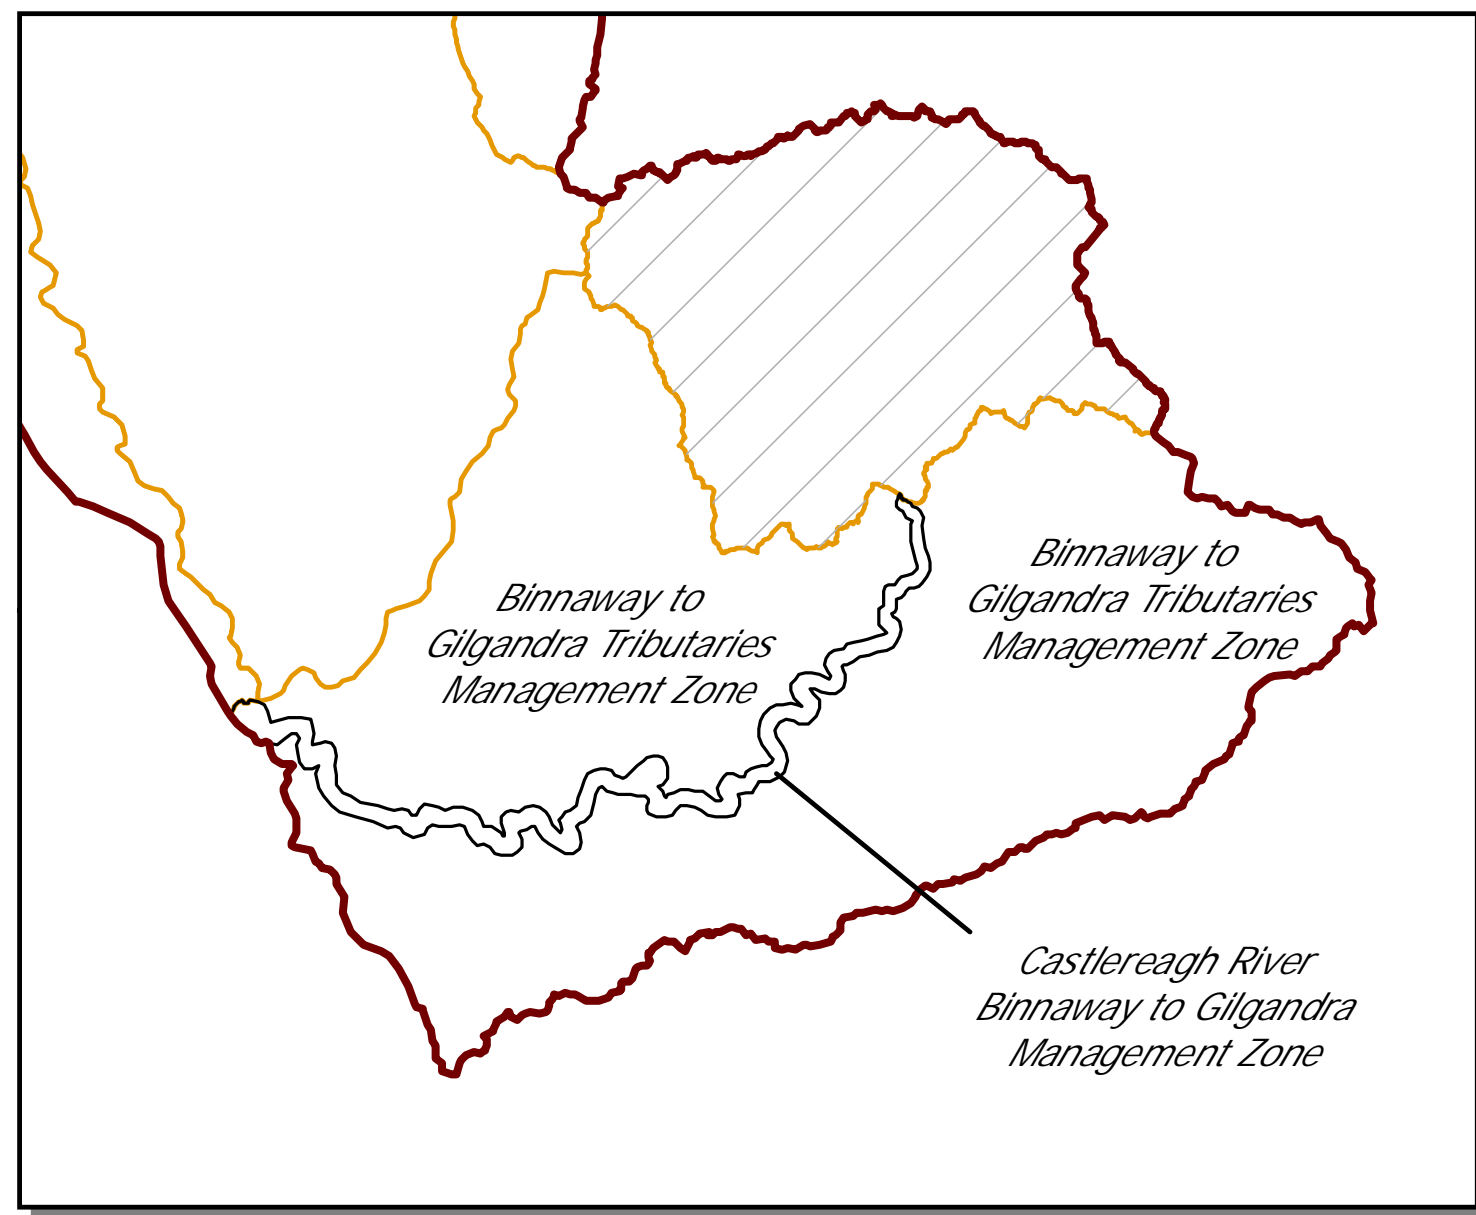

**Castlereagh (below Binnaway)
Unregulated and Alluvial Water Sources**

- Legend**
- Extraction Management Unit
 - Water Source
 - Castlereagh Alluvium Groundwater Source
 - Water Sharing Plan for the Castlereagh River above Binnaway Water Source 2003
 - Surface Water Licence