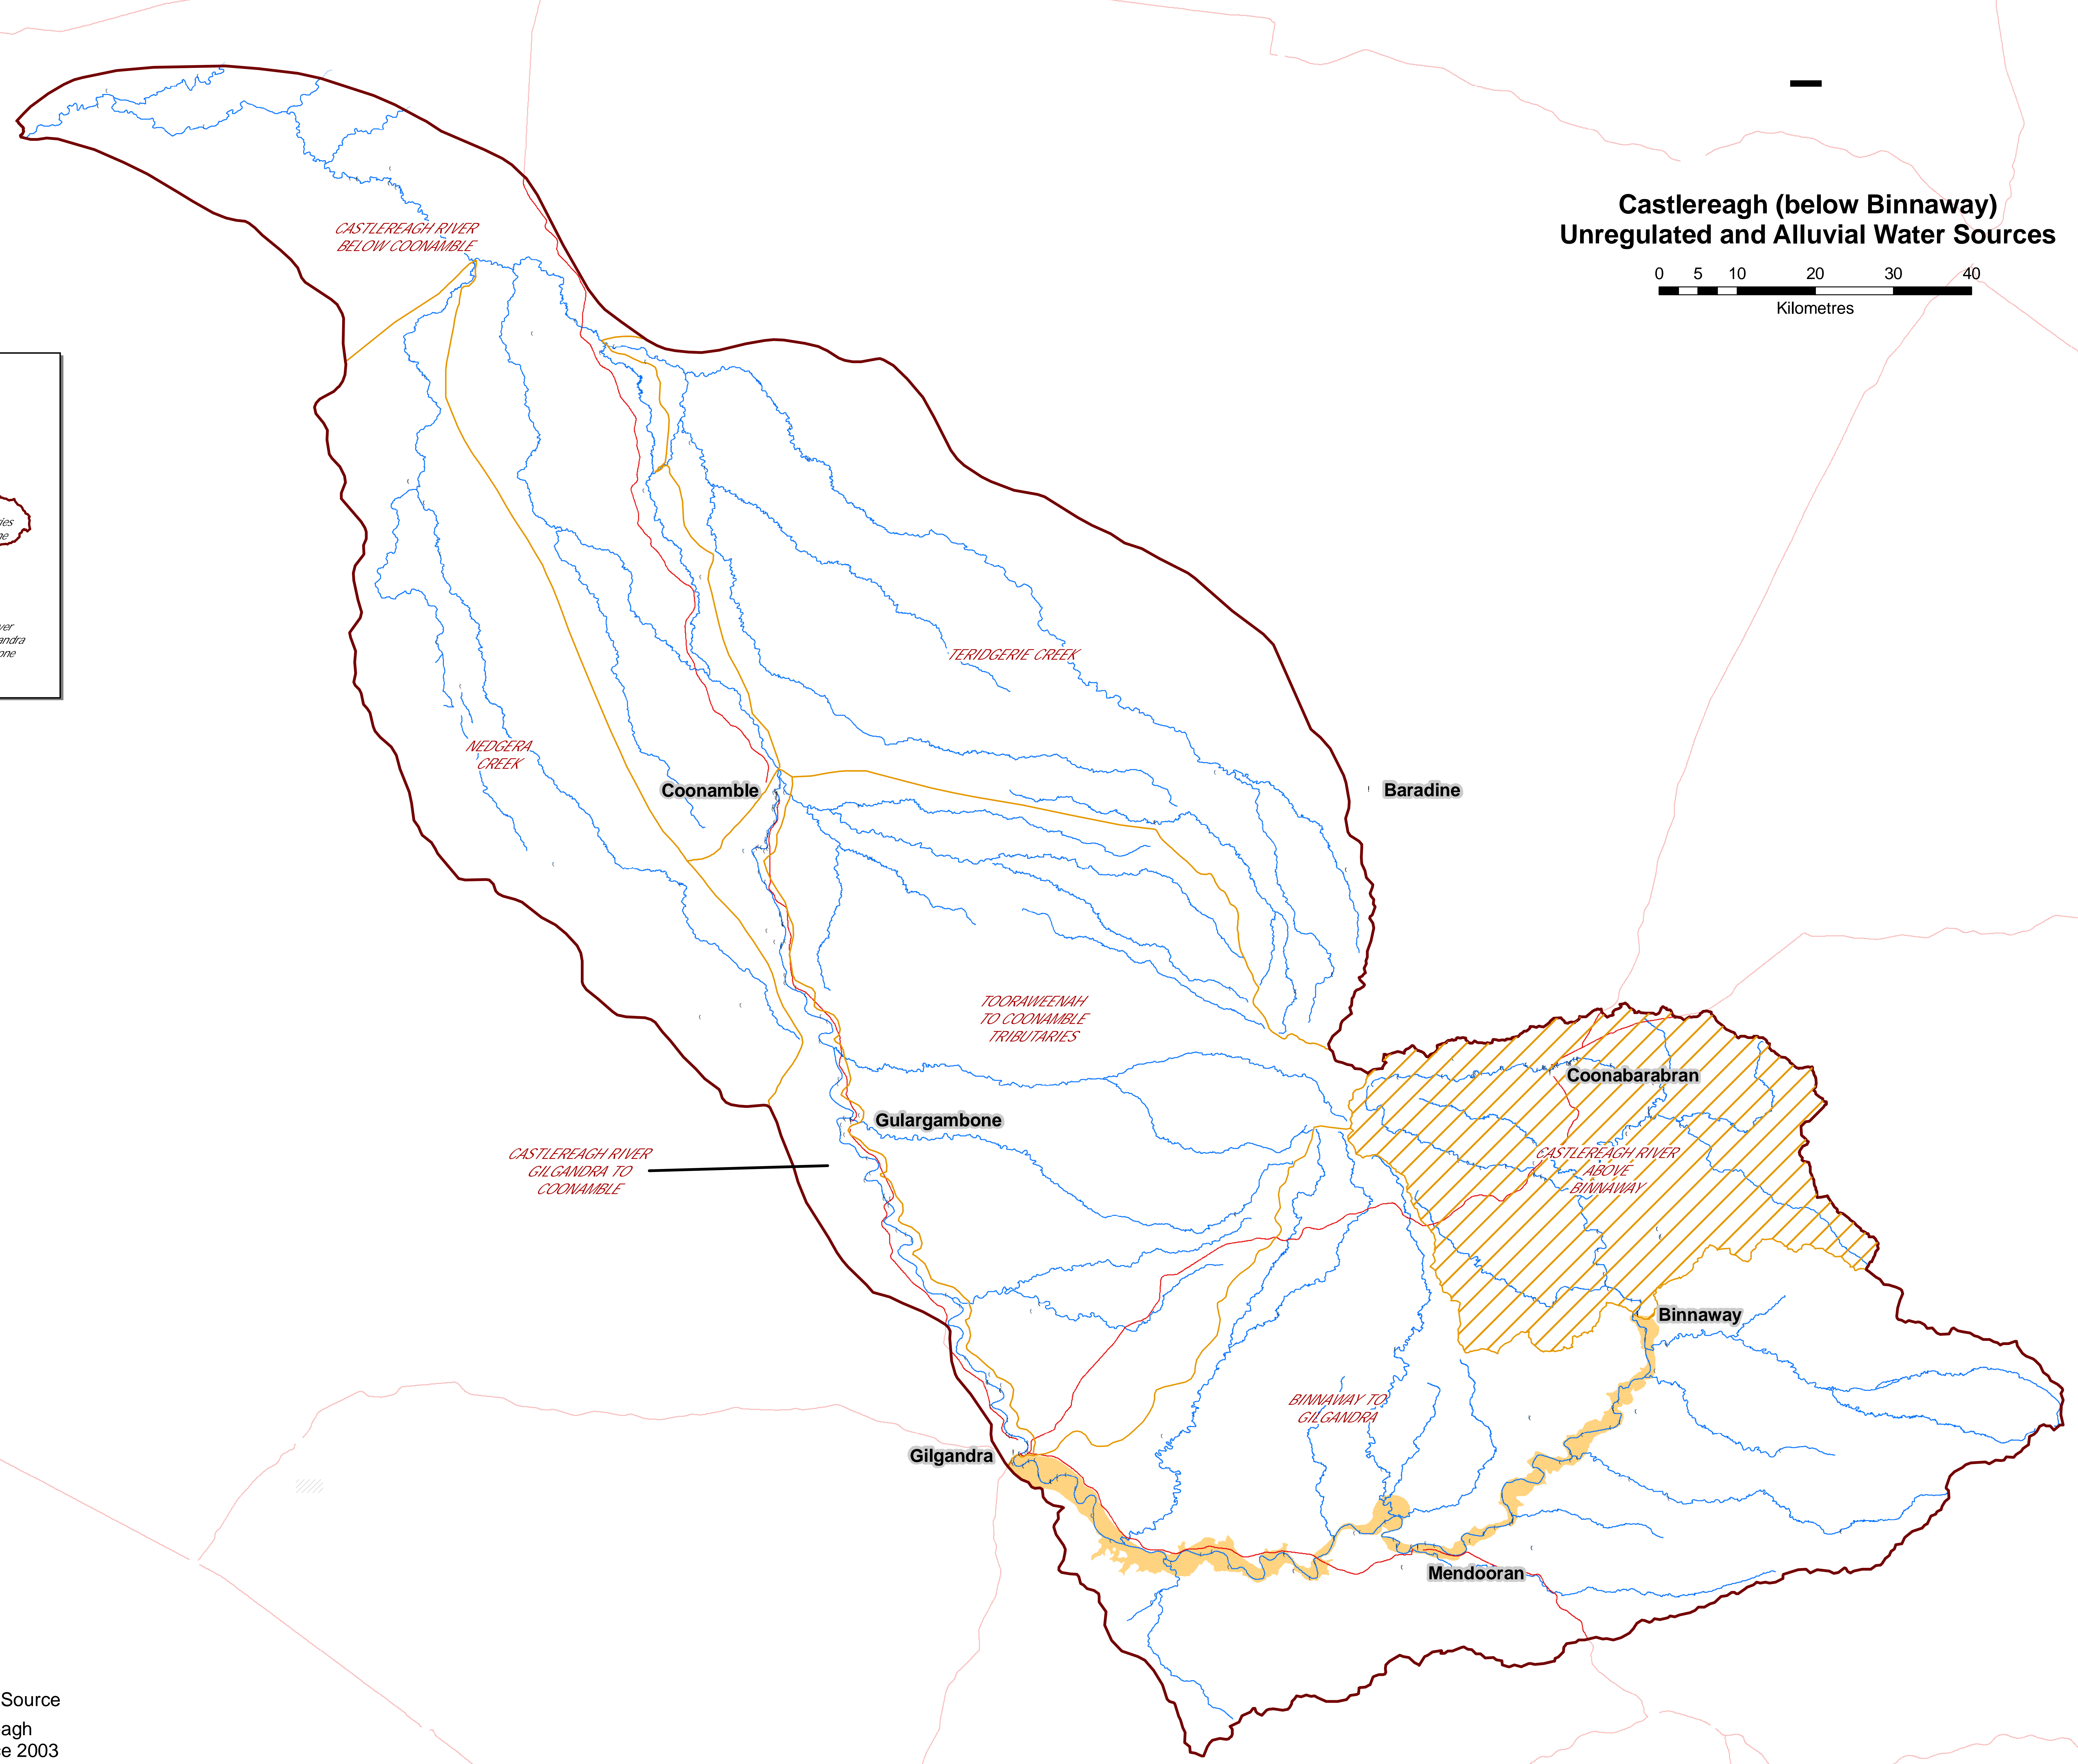

**Castlereagh (below Binnaway)
Unregulated and Alluvial Water Sources**

- Legend**
- Extraction Management Unit
 - Water Source
 - Castlereagh Alluvium Groundwater Source
 - Water Sharing Plan for the Castlereagh River above Binnaway Water Source 2003
 - Surface Water Licence