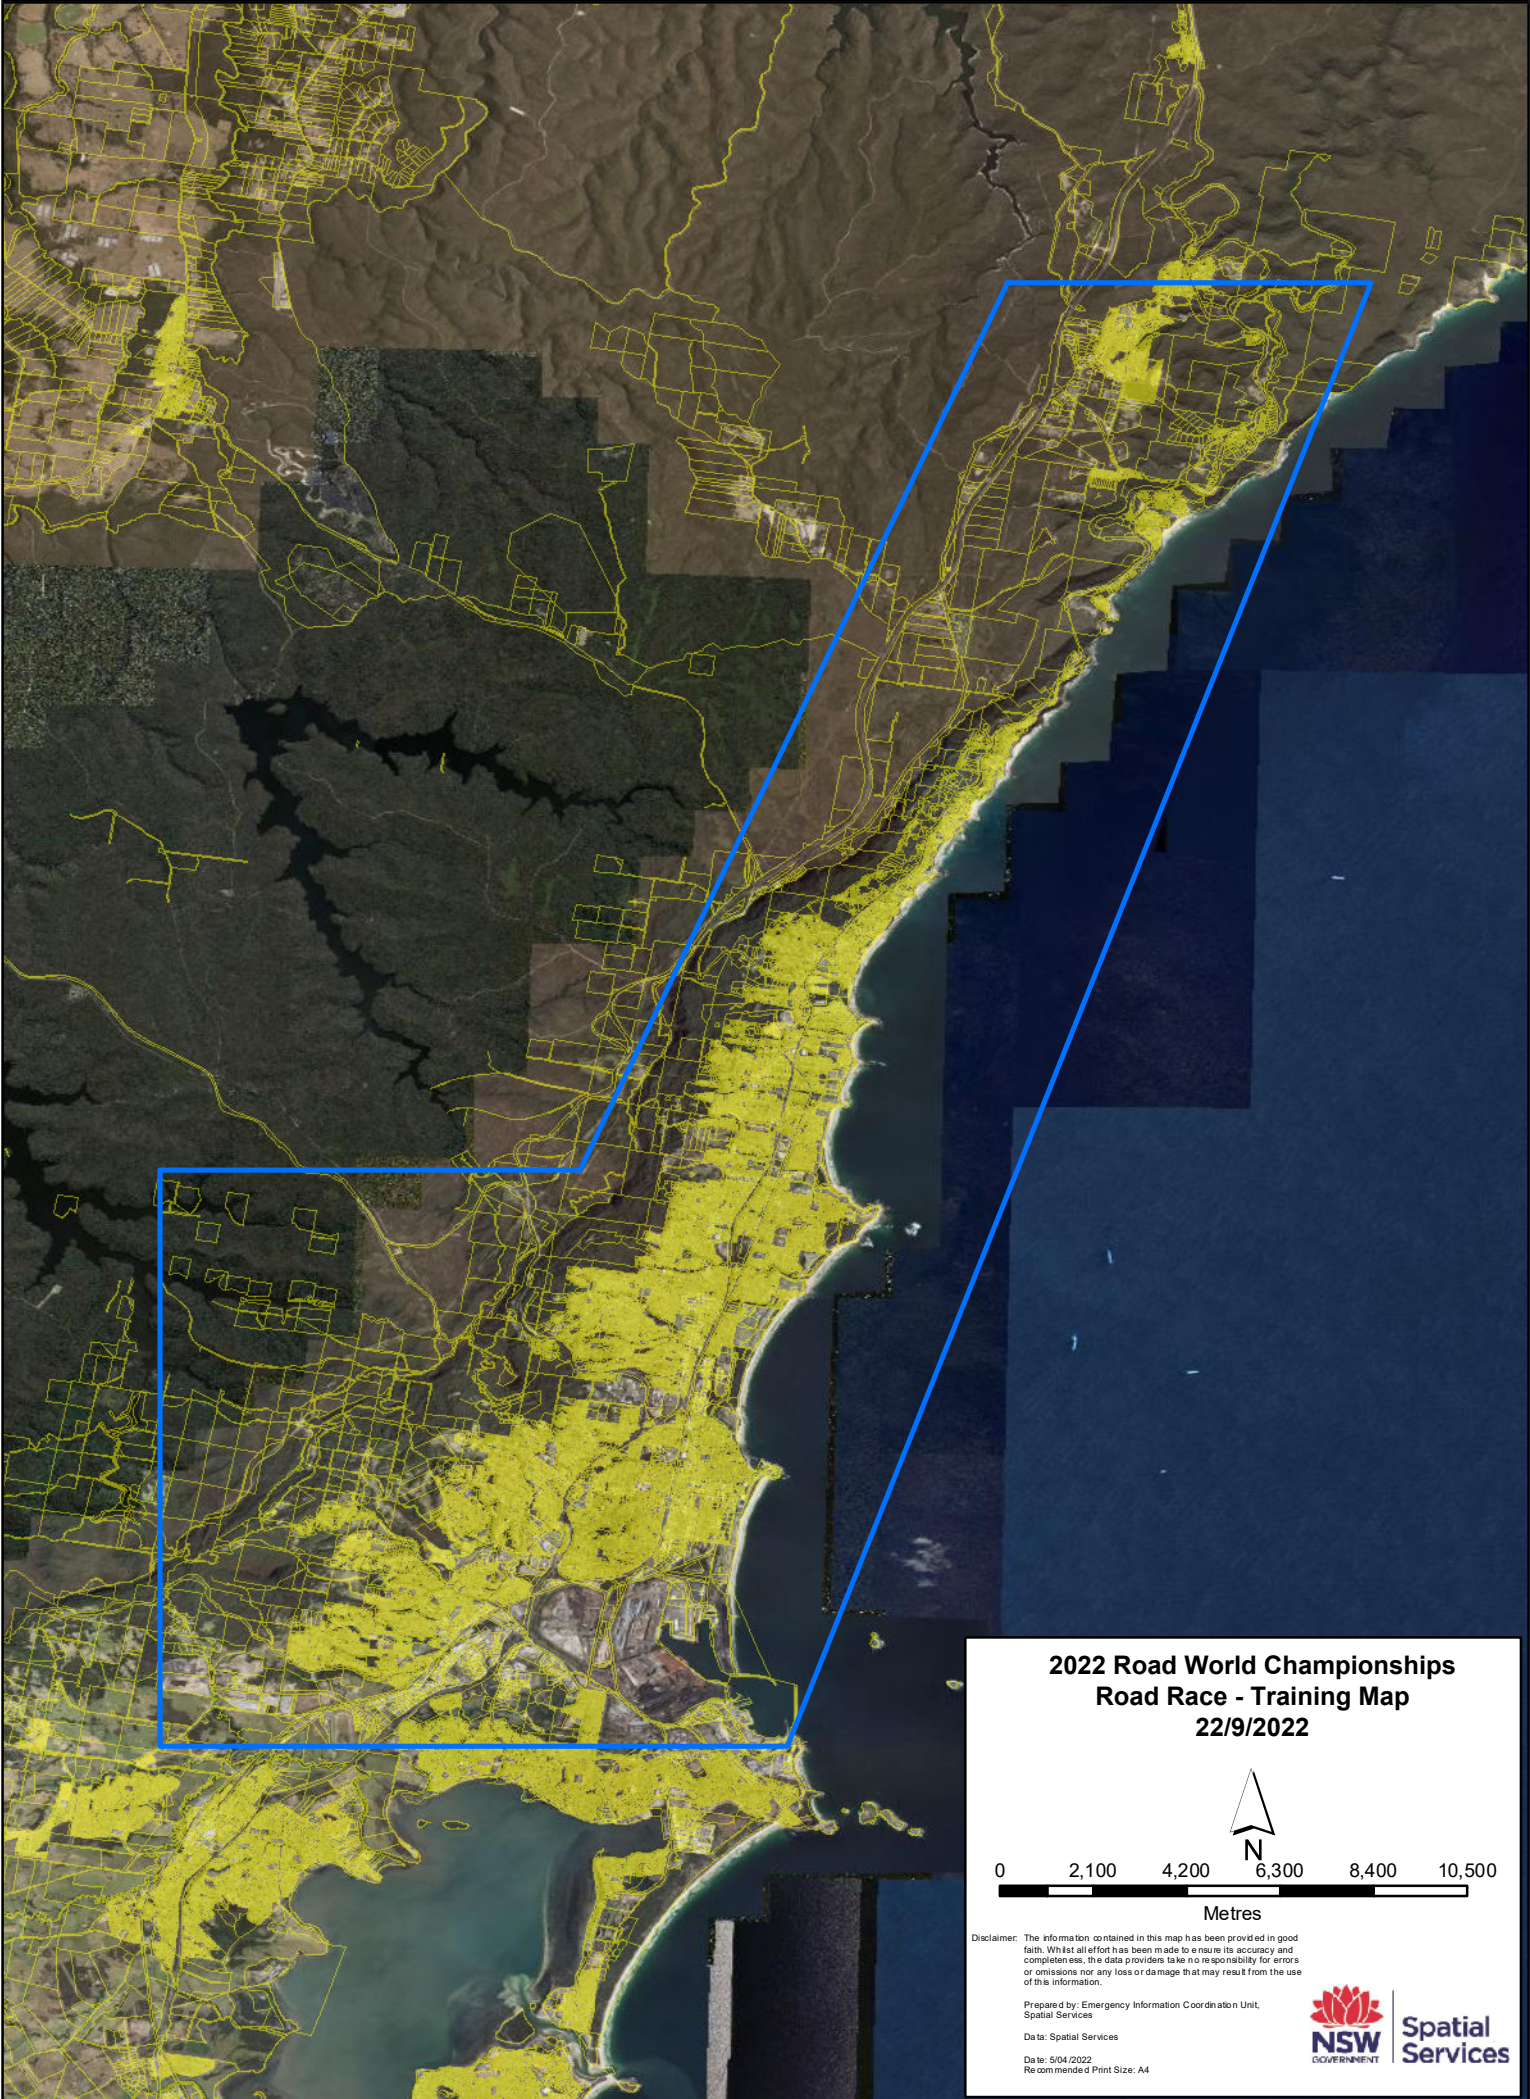

2022 Road World Championships Road Race - Training Map

2022 Road World Championships Road Race - Training Map 22/9/2022