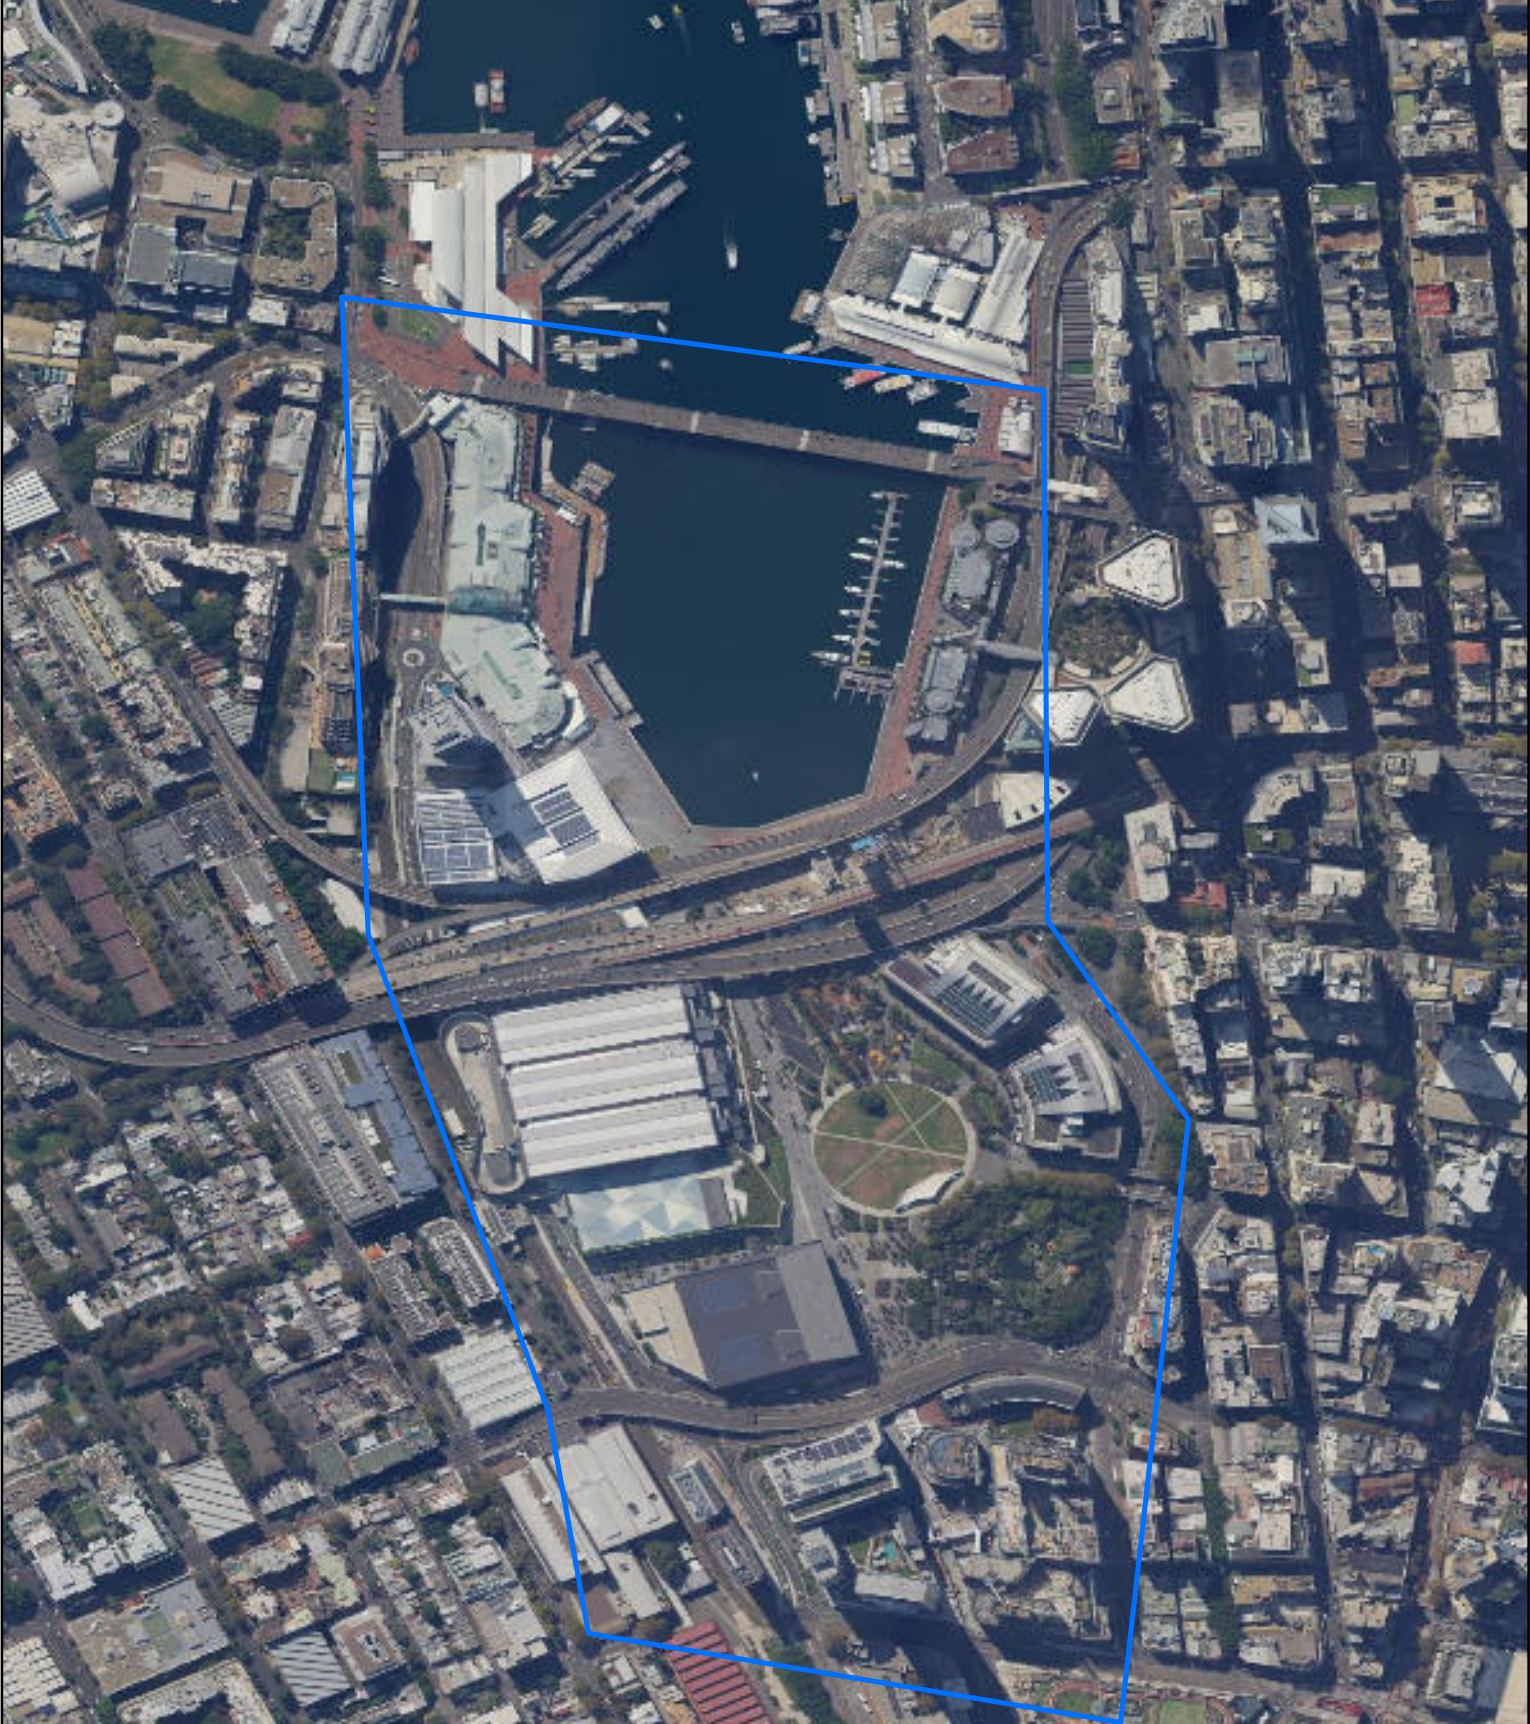

Darling Harbour - Advertising Controlled Site Map

FIFA Women's World Cup 2023 Darling Harbour

0 75 150 225 300 375

Metres

Spatial Services