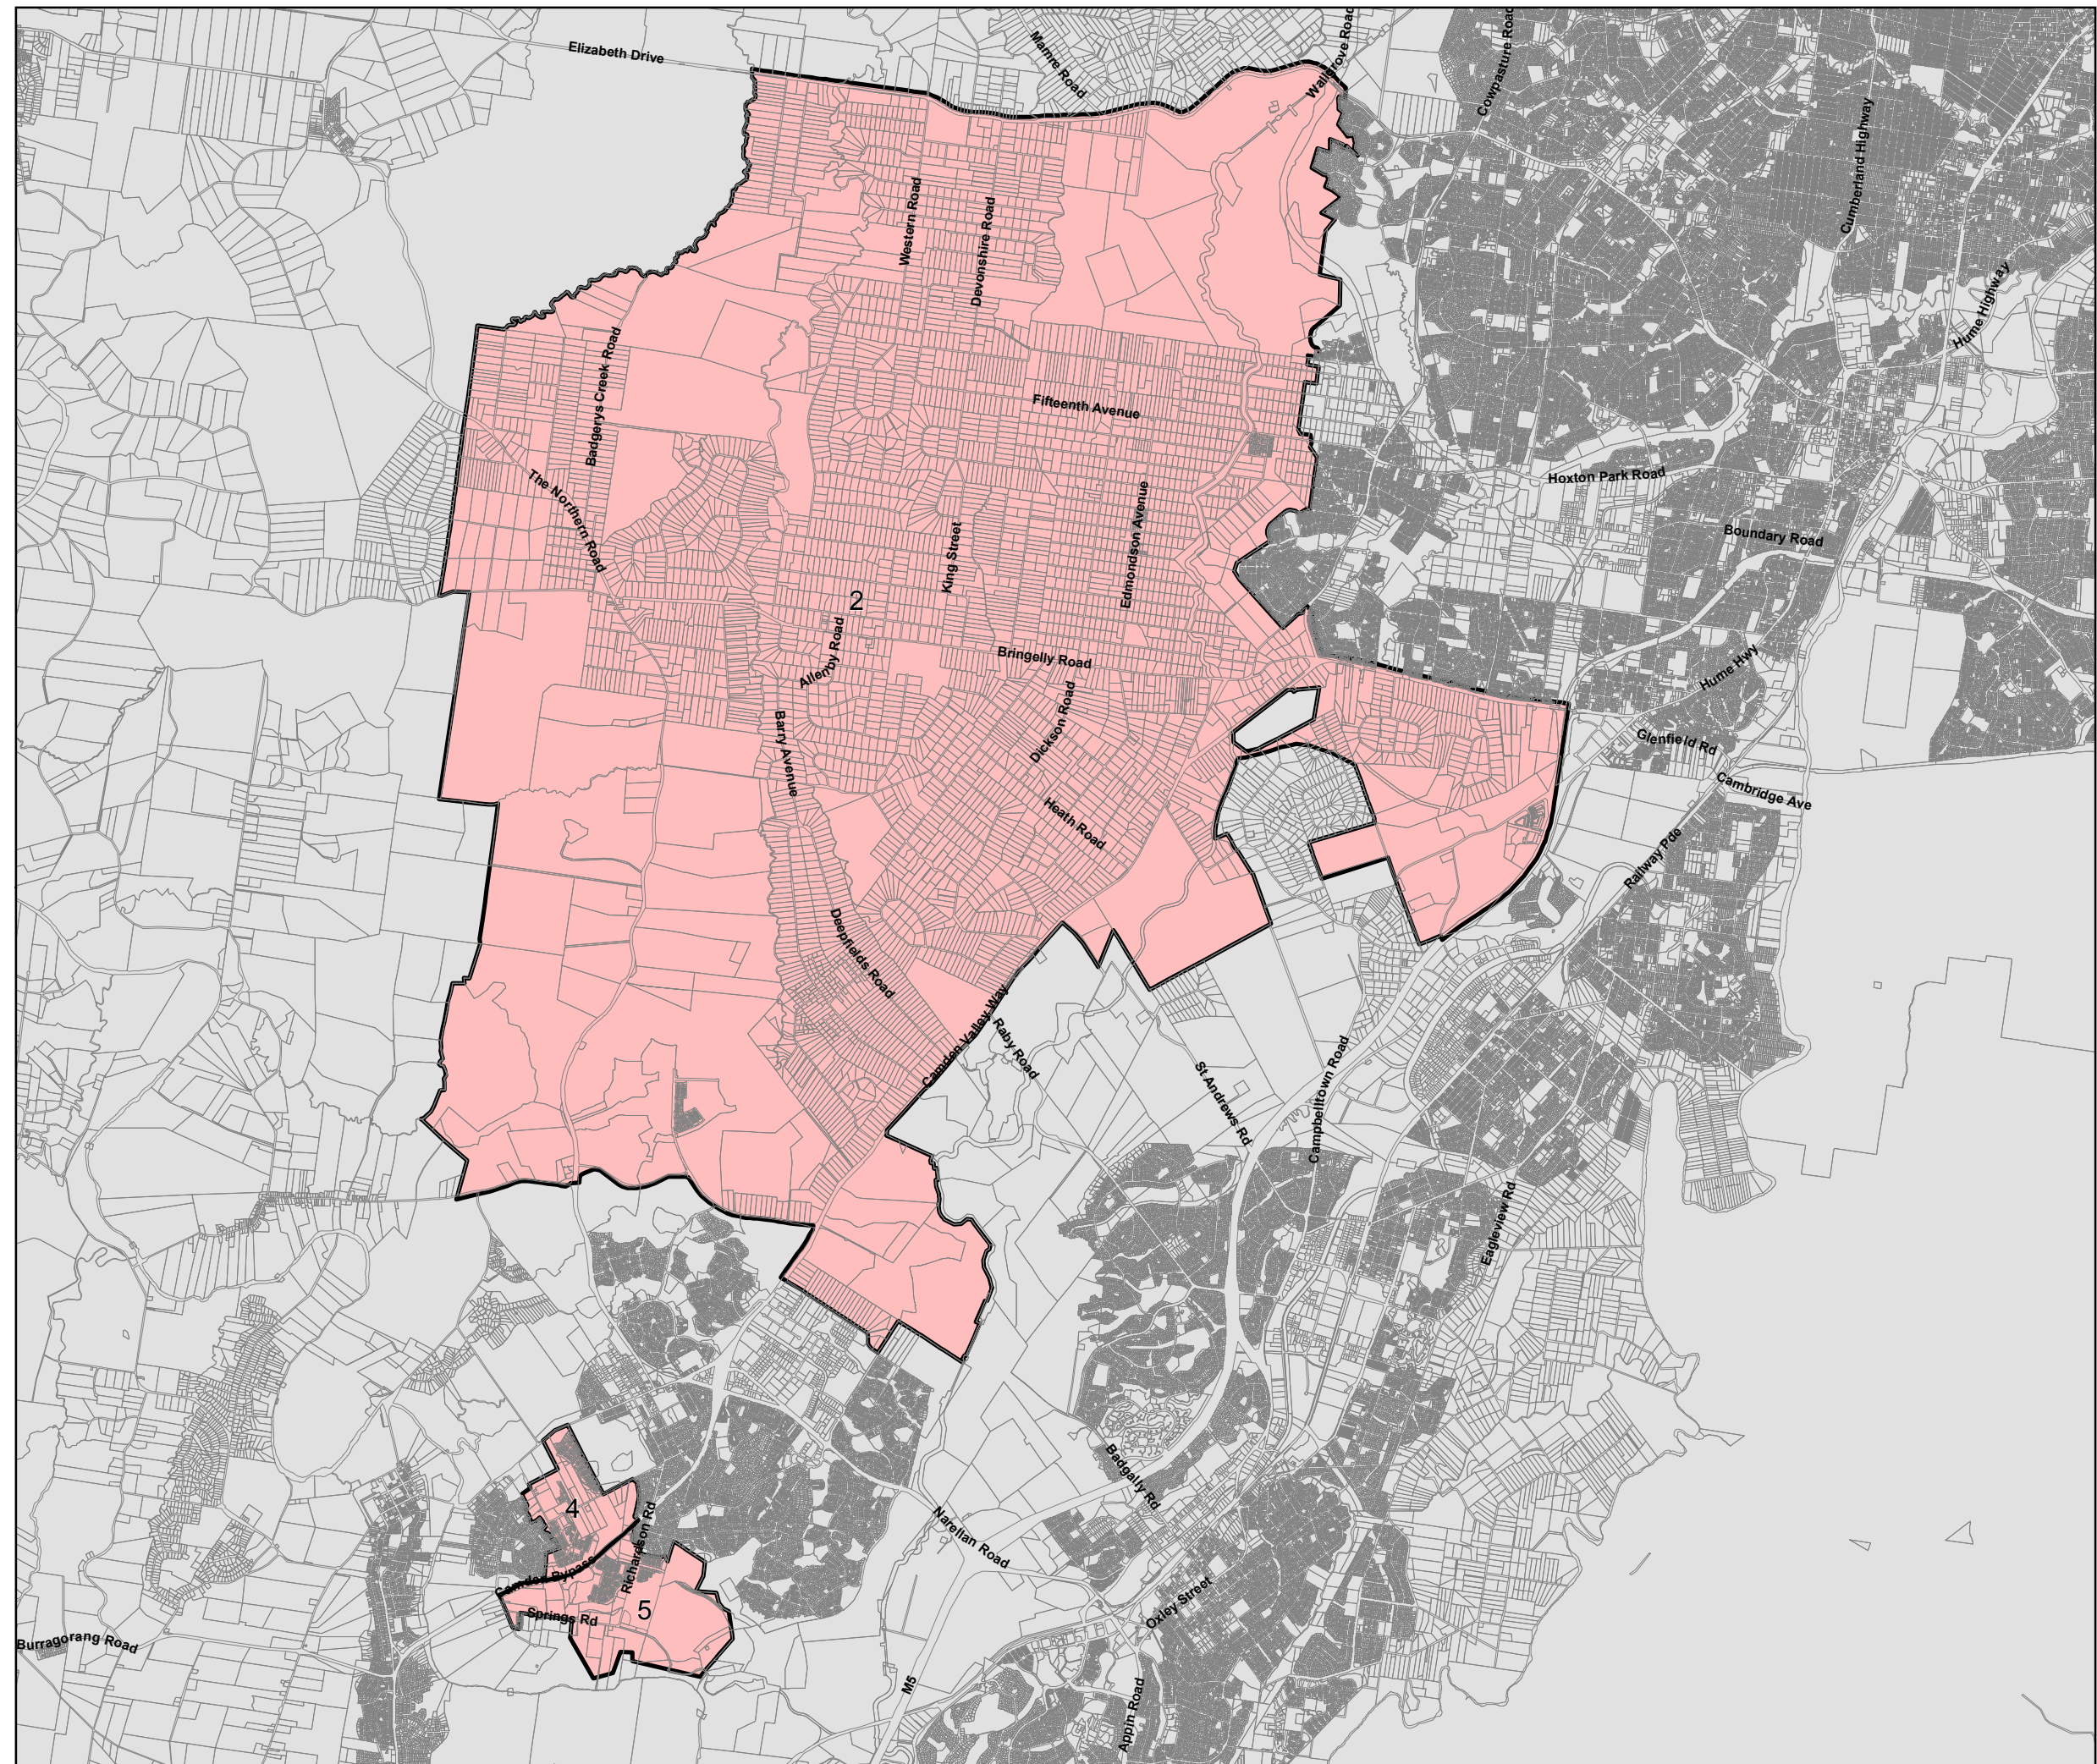

**Environmental Planning and Assessment Amendment  
(Western Sydney Growth Areas – Special Contributions Area)  
Order 2011**

Environmental Planning and Assessment Act 1979  
Western Sydney Growth Areas – Special Contributions Area Map – sheet LAP\_002

**Legend**

 Special Contributions Area

**Precincts**

- 1 North West Growth Centre
- 2 South West Growth Centre
- 3 Balmoral Road
- 4 Elderslie
- 5 Spring Farm

**Cadastre**

 Cadastre 13/12/2010 © NSW LPMA

Projection: MGA Zone 56  
Datum: GDA94