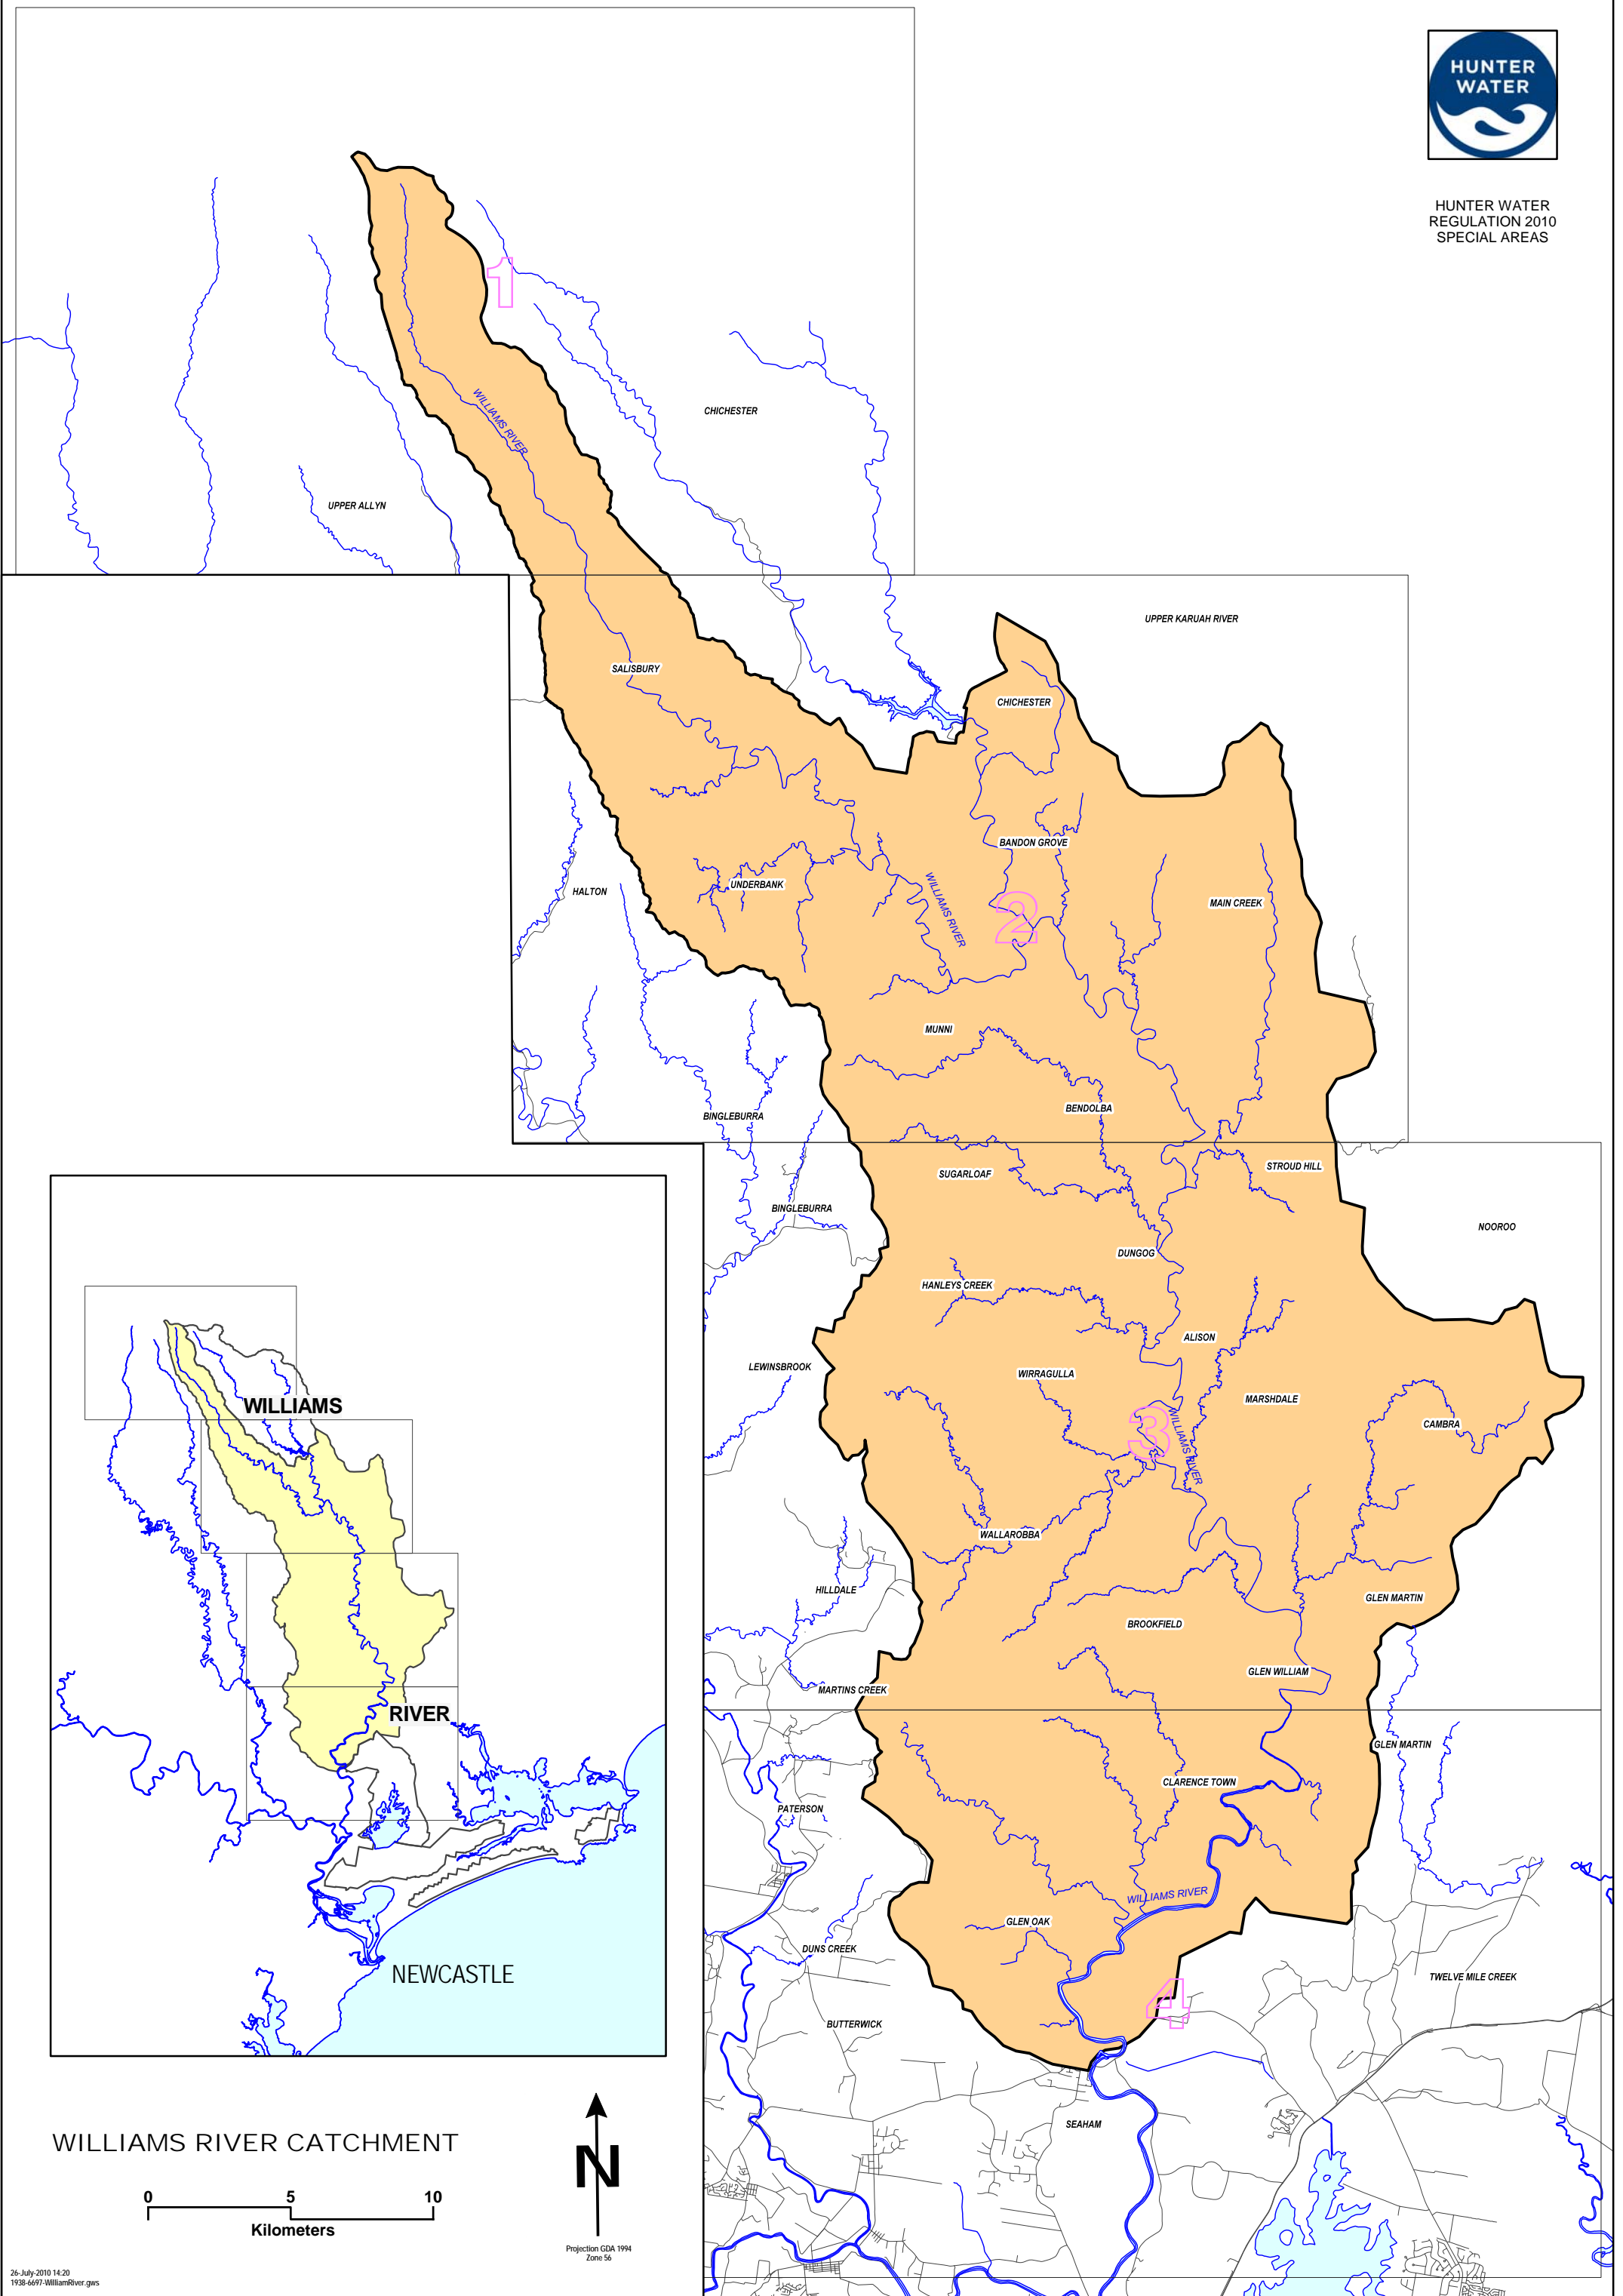

HUNTER WATER  
REGULATION 2010  
SPECIAL AREAS

WILLIAMS RIVER CATCHMENT

Projection GDA 1994  
Zone 56